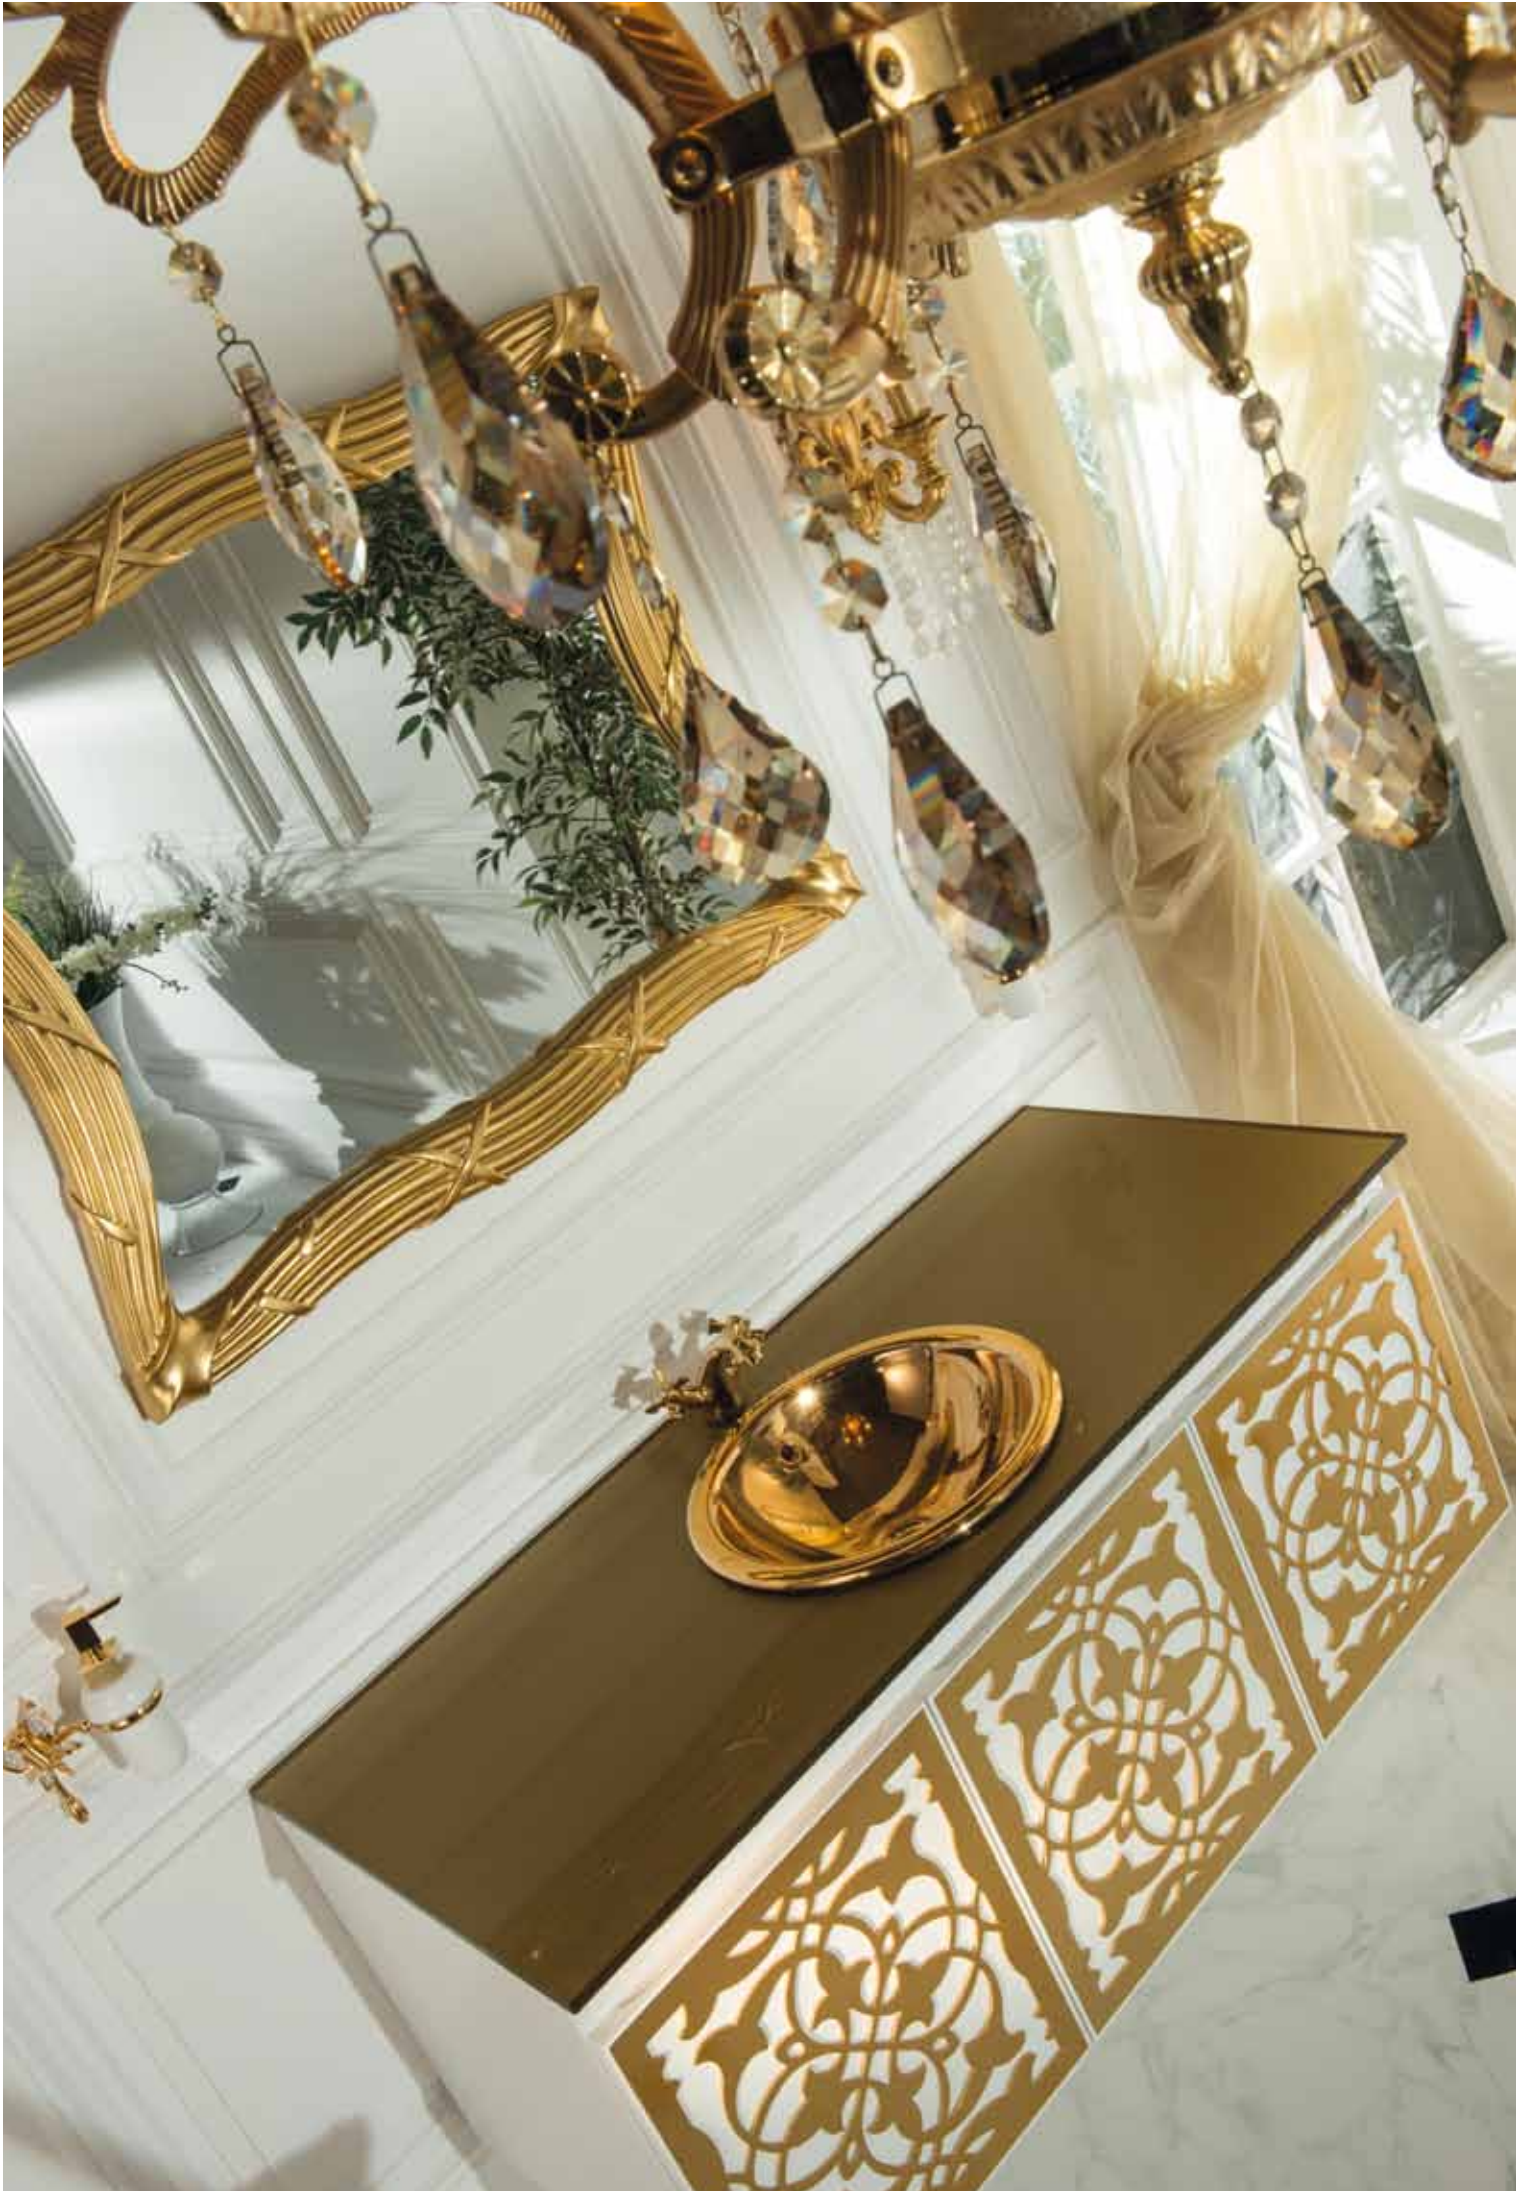

Allegro

*Cuore
D'oro*

A close-up photograph of a violin's scroll and neck. The scroll is a dark, polished wood with a prominent grain. The neck is wrapped in black material, possibly leather or a synthetic equivalent. The body of the violin is a light-colored wood, possibly maple or birch, with a smooth finish. The image is split vertically down the middle. The left side shows the scroll and neck, while the right side shows the body of the violin. The lighting is dramatic, highlighting the textures and colors of the materials.

*Cuore
D'oro*

Arnold

ANTONIO
VALANTI

A close-up photograph of a wooden cabinet or chest of drawers. The wood is a rich, warm brown with a visible grain. Two ornate, polished metal handles are visible, each featuring a stylized, swirling design. The handles are mounted on the cabinet doors. The lighting is soft, highlighting the texture of the wood and the sheen of the metal. The image is split vertically, with the left side showing the cabinet and the right side showing a plain, light-colored background.

*Cuore
D'oro*

ANTONIO
VALANTI

Anatolia

ANTONIO
VALANTI

MOBILI DA BAGNO

MOBILI DA BAGNO

ANTONIO
VALANTI

*Perla
Nera*

A decorative interior scene featuring a white vanity with gold accents, a mirror, and a chandelier. The vanity is a classic French-style piece with a white finish and gold leaf detailing. It has a curved front, a marble top with a sink and gold faucet, and three drawers with gold handles. The mirror above it has a white frame with a gold leaf pattern. A chandelier with crystal droplets hangs from the ceiling. The background is a white paneled wall, and the floor is white marble. A small green plant is visible on the left, and a white floral arrangement is on the right.