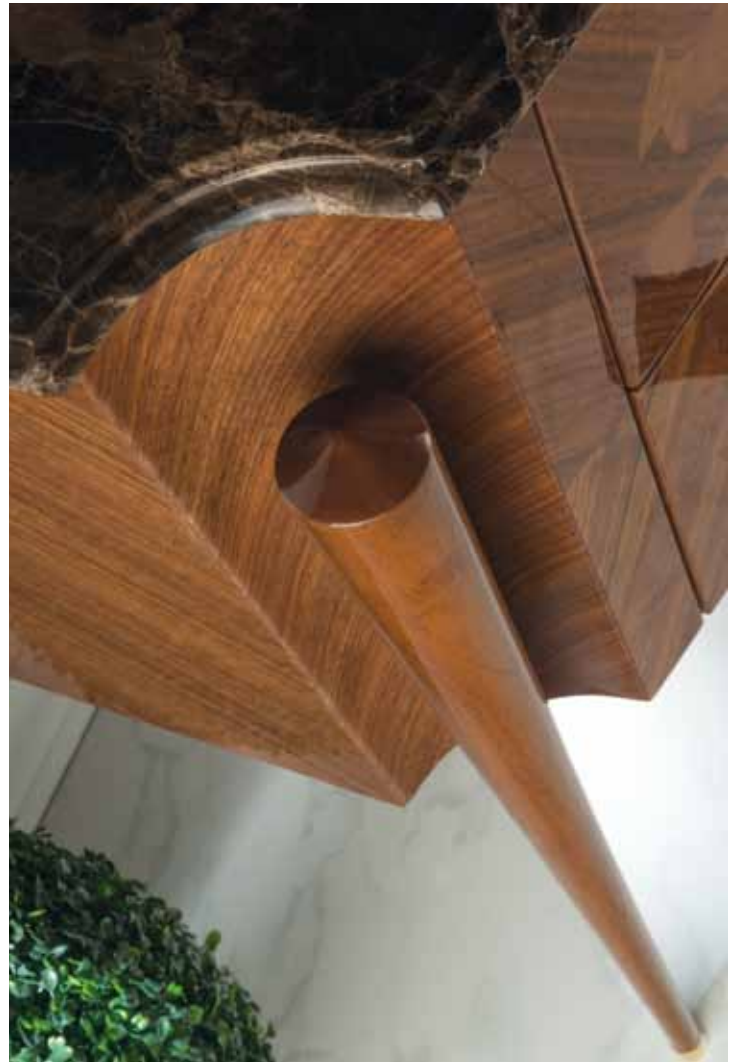

ANTONIO
VALANTI

A photograph of an interior space. The wall is white with a decorative paneling design. A window with white frames is visible on the right. The floor is made of light-colored marble with dark veins and features several square tiles. A green plant is in the upper left corner.

Allegro

*Cuore
D'oro*

A close-up photograph of a violin's scroll and neck. The scroll is a dark, polished wood with a prominent grain. The neck is wrapped in black material, possibly leather or a synthetic equivalent. The body of the violin is a light-colored wood, possibly maple or birch, with a smooth finish. The image is split vertically down the middle. The left side shows the scroll and neck, while the right side shows the body of the violin. The lighting is dramatic, highlighting the textures and colors of the materials.

*Cuore
D'oro*

Arnold

ANTONIO
VALANTI

A close-up photograph of a wooden cabinet or chest of drawers. The wood is a rich, warm brown with a visible grain. Two ornate, polished metal handles are visible, each featuring a stylized, swirling design. The handles are mounted on the cabinet doors. The lighting is soft, highlighting the texture of the wood and the sheen of the metal. The image is split vertically, with the left side showing the cabinet and the right side showing a plain, light-colored background.