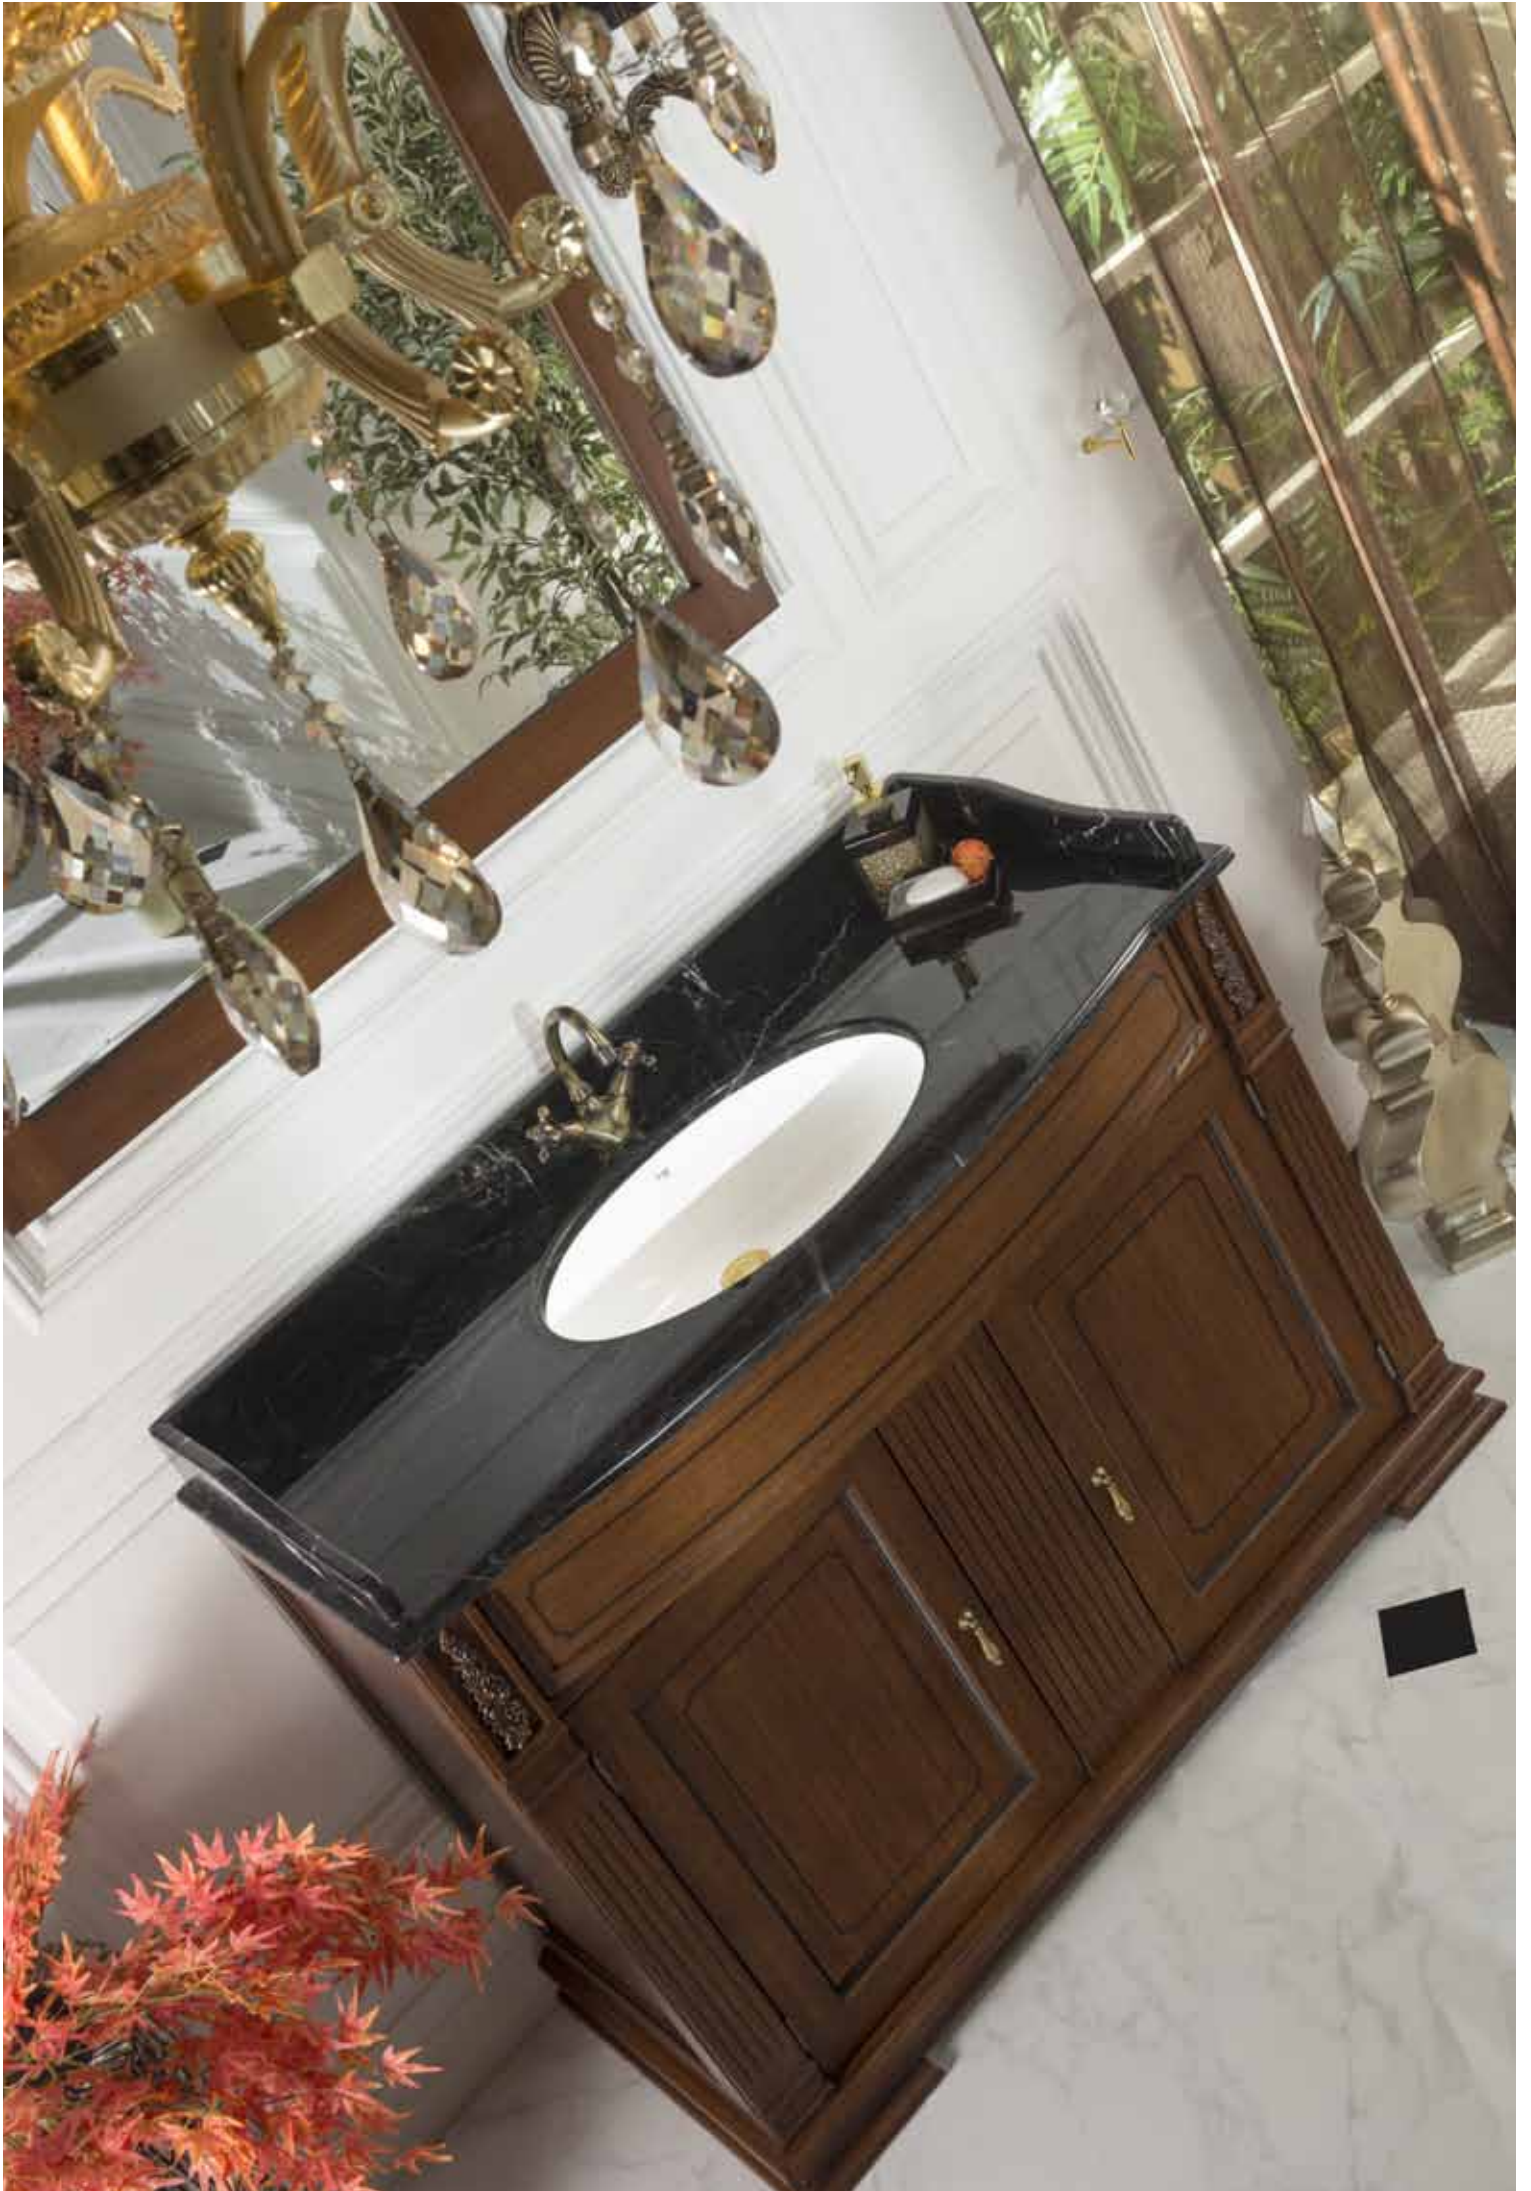

Allegro

*Cuore
D'oro*

A close-up photograph of a violin's scroll and neck. The scroll is a dark, polished wood with a prominent grain. The neck is wrapped in black material, possibly leather or a synthetic equivalent. The body of the violin is a light-colored wood, possibly maple or birch, with a smooth finish. The image is split vertically down the middle. The left side shows the scroll and neck, while the right side shows the body of the violin. The lighting is dramatic, highlighting the textures and colors of the materials.

A decorative interior scene featuring a white vanity with gold accents, a mirror, and a chandelier. The vanity is a classic French-style piece with a white finish and gold leaf detailing. It has a curved front, a marble top with a sink and gold faucet, and three drawers with gold handles. The mirror above it has a white frame with a gold leaf pattern. A chandelier with crystal droplets hangs from the ceiling. The background is a white paneled wall, and the floor is white marble. A small green plant is visible on the left, and a white floral arrangement is on the right.

*Perla
Bianca*

Natura

Gloria

Soprano

*Imperio
Nuova*

Imperio

LUXURY LINE

— FURNITURE —