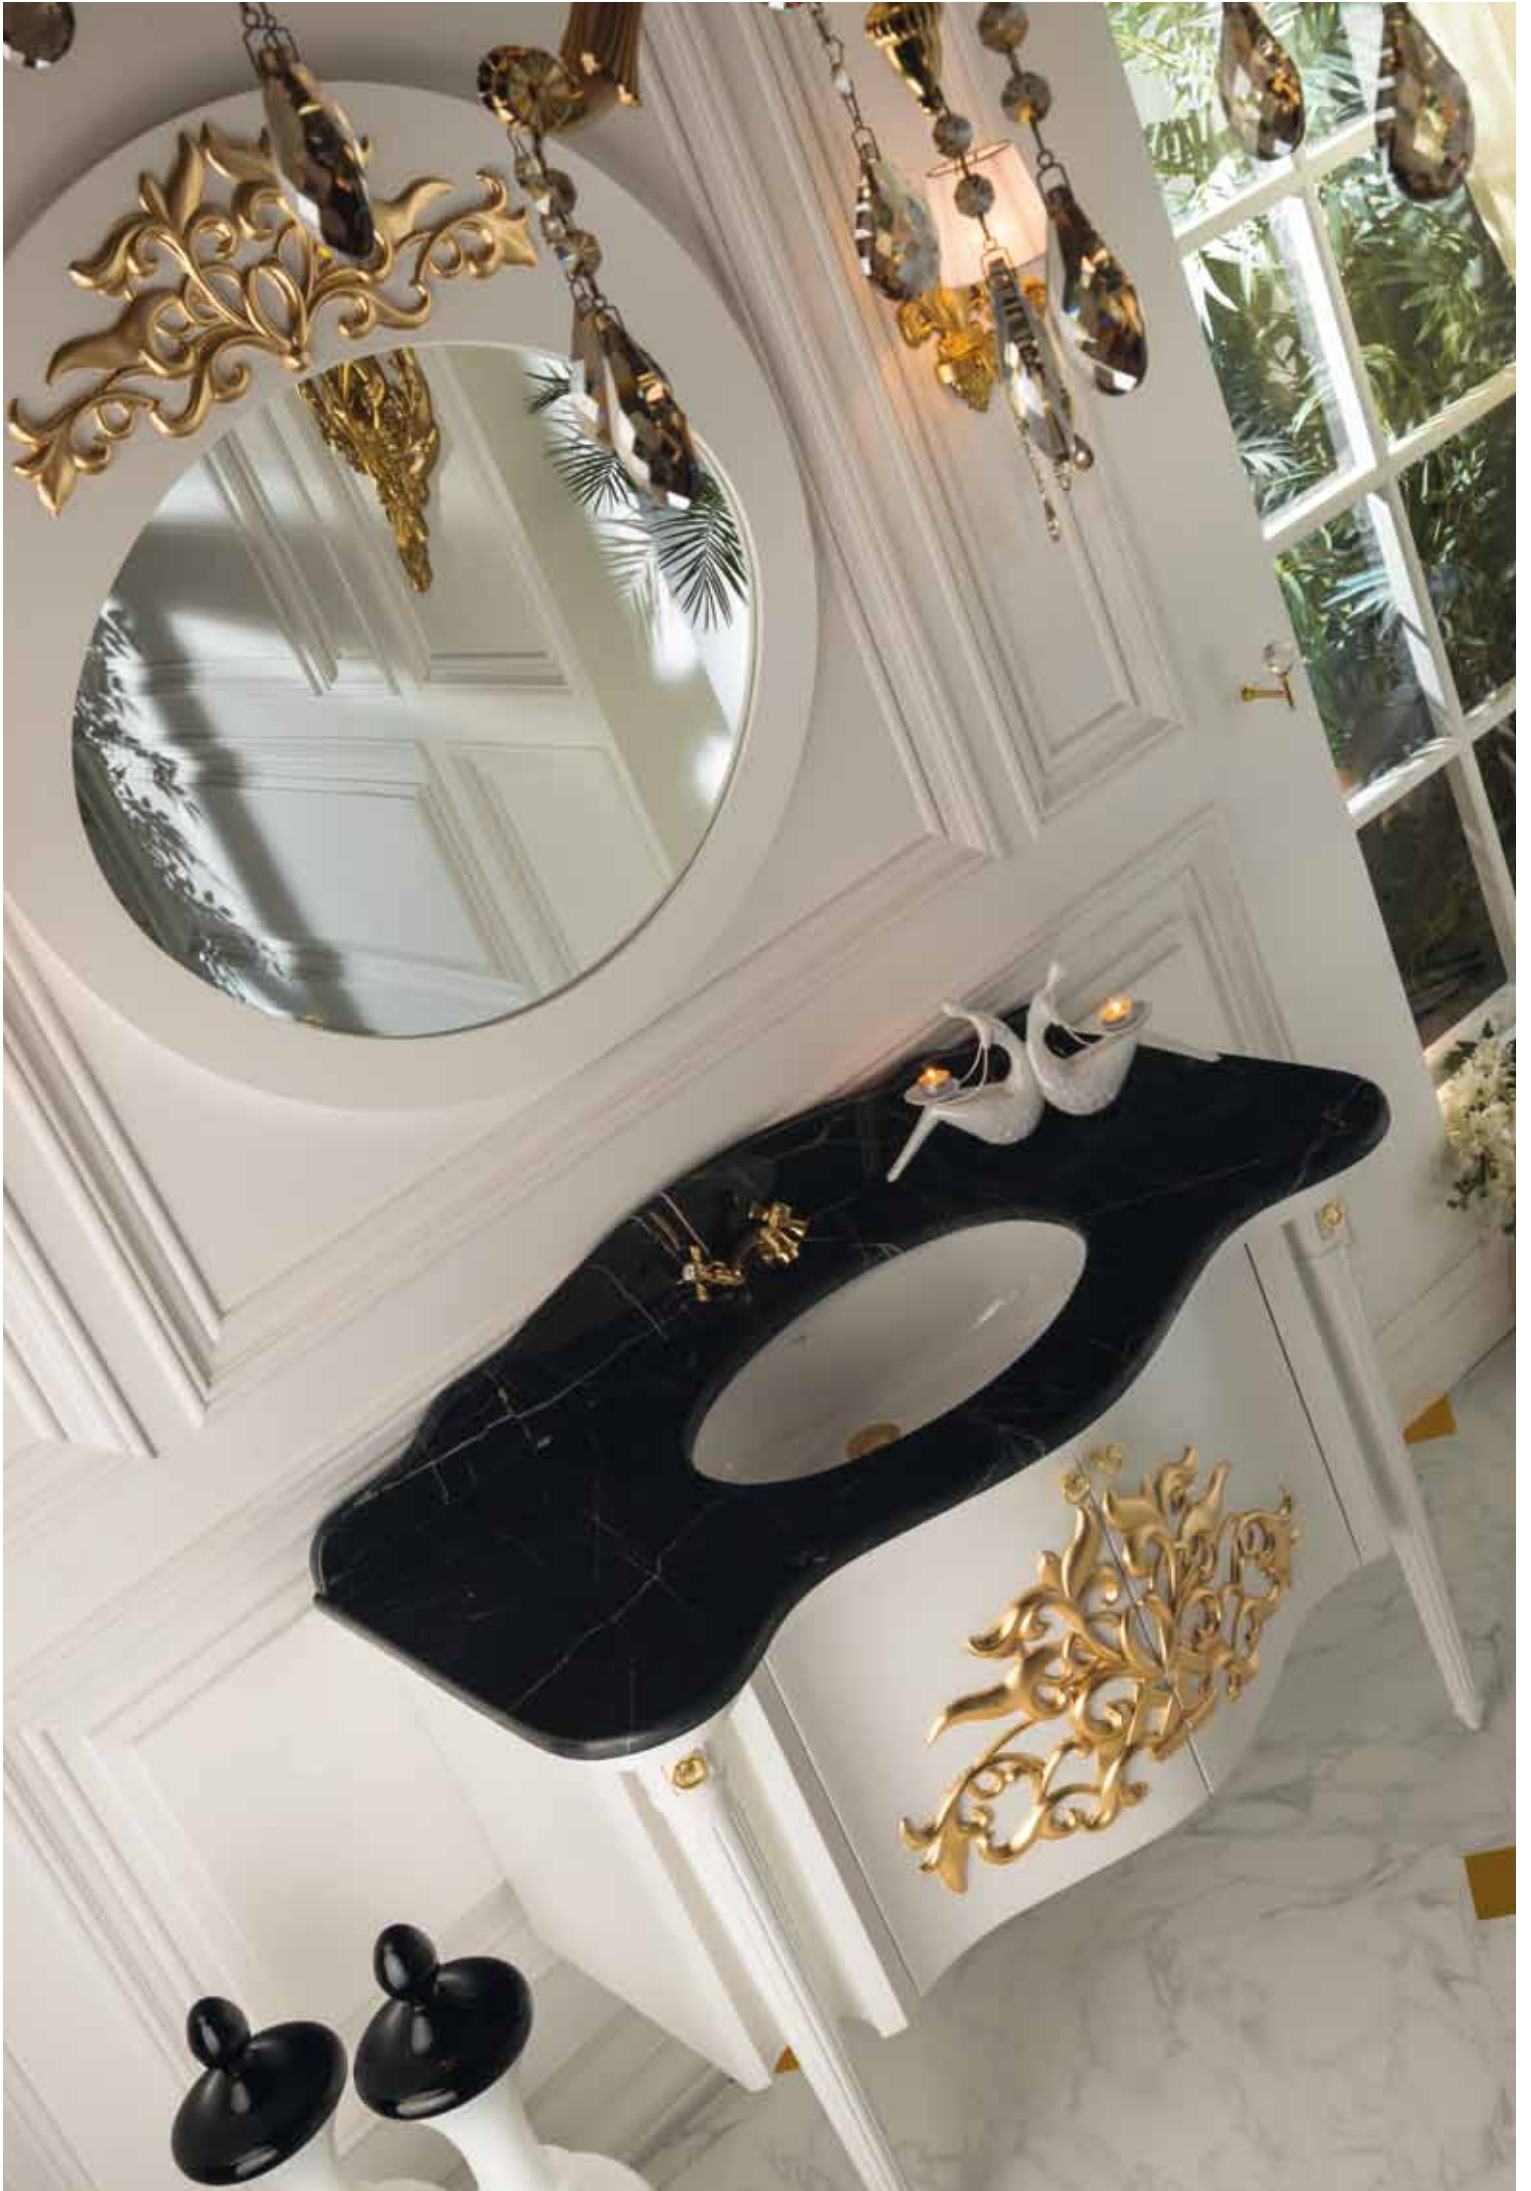

Allegro

*Cuore
D'oro*

A close-up photograph of a violin's scroll and neck. The scroll is a dark, polished wood with a prominent grain. The neck is wrapped in black material, possibly leather or a synthetic equivalent. The body of the violin is a light-colored wood, possibly maple or birch, with a smooth finish. The image is split vertically down the middle. The left side shows the scroll and neck, while the right side shows the body of the violin. The lighting is dramatic, highlighting the textures and colors of the materials.

A decorative interior scene featuring a white vanity with gold accents, a mirror, and a chandelier. The vanity is a classic French-style piece with a white finish and gold leaf detailing. It has a curved front, a marble top with a sink and gold faucet, and three drawers with gold handles. The mirror above it has a white frame with a gold leaf pattern. A chandelier with crystal droplets hangs from the ceiling. The background is a white paneled wall, and the floor is white marble. A small green plant is visible on the left, and a white floral arrangement is on the right.

*Perla
Bianca*

Natura

Gloria

Soprano

*Imperio
Nuova*

Imperio

LUXURY LINE

— FURNITURE —