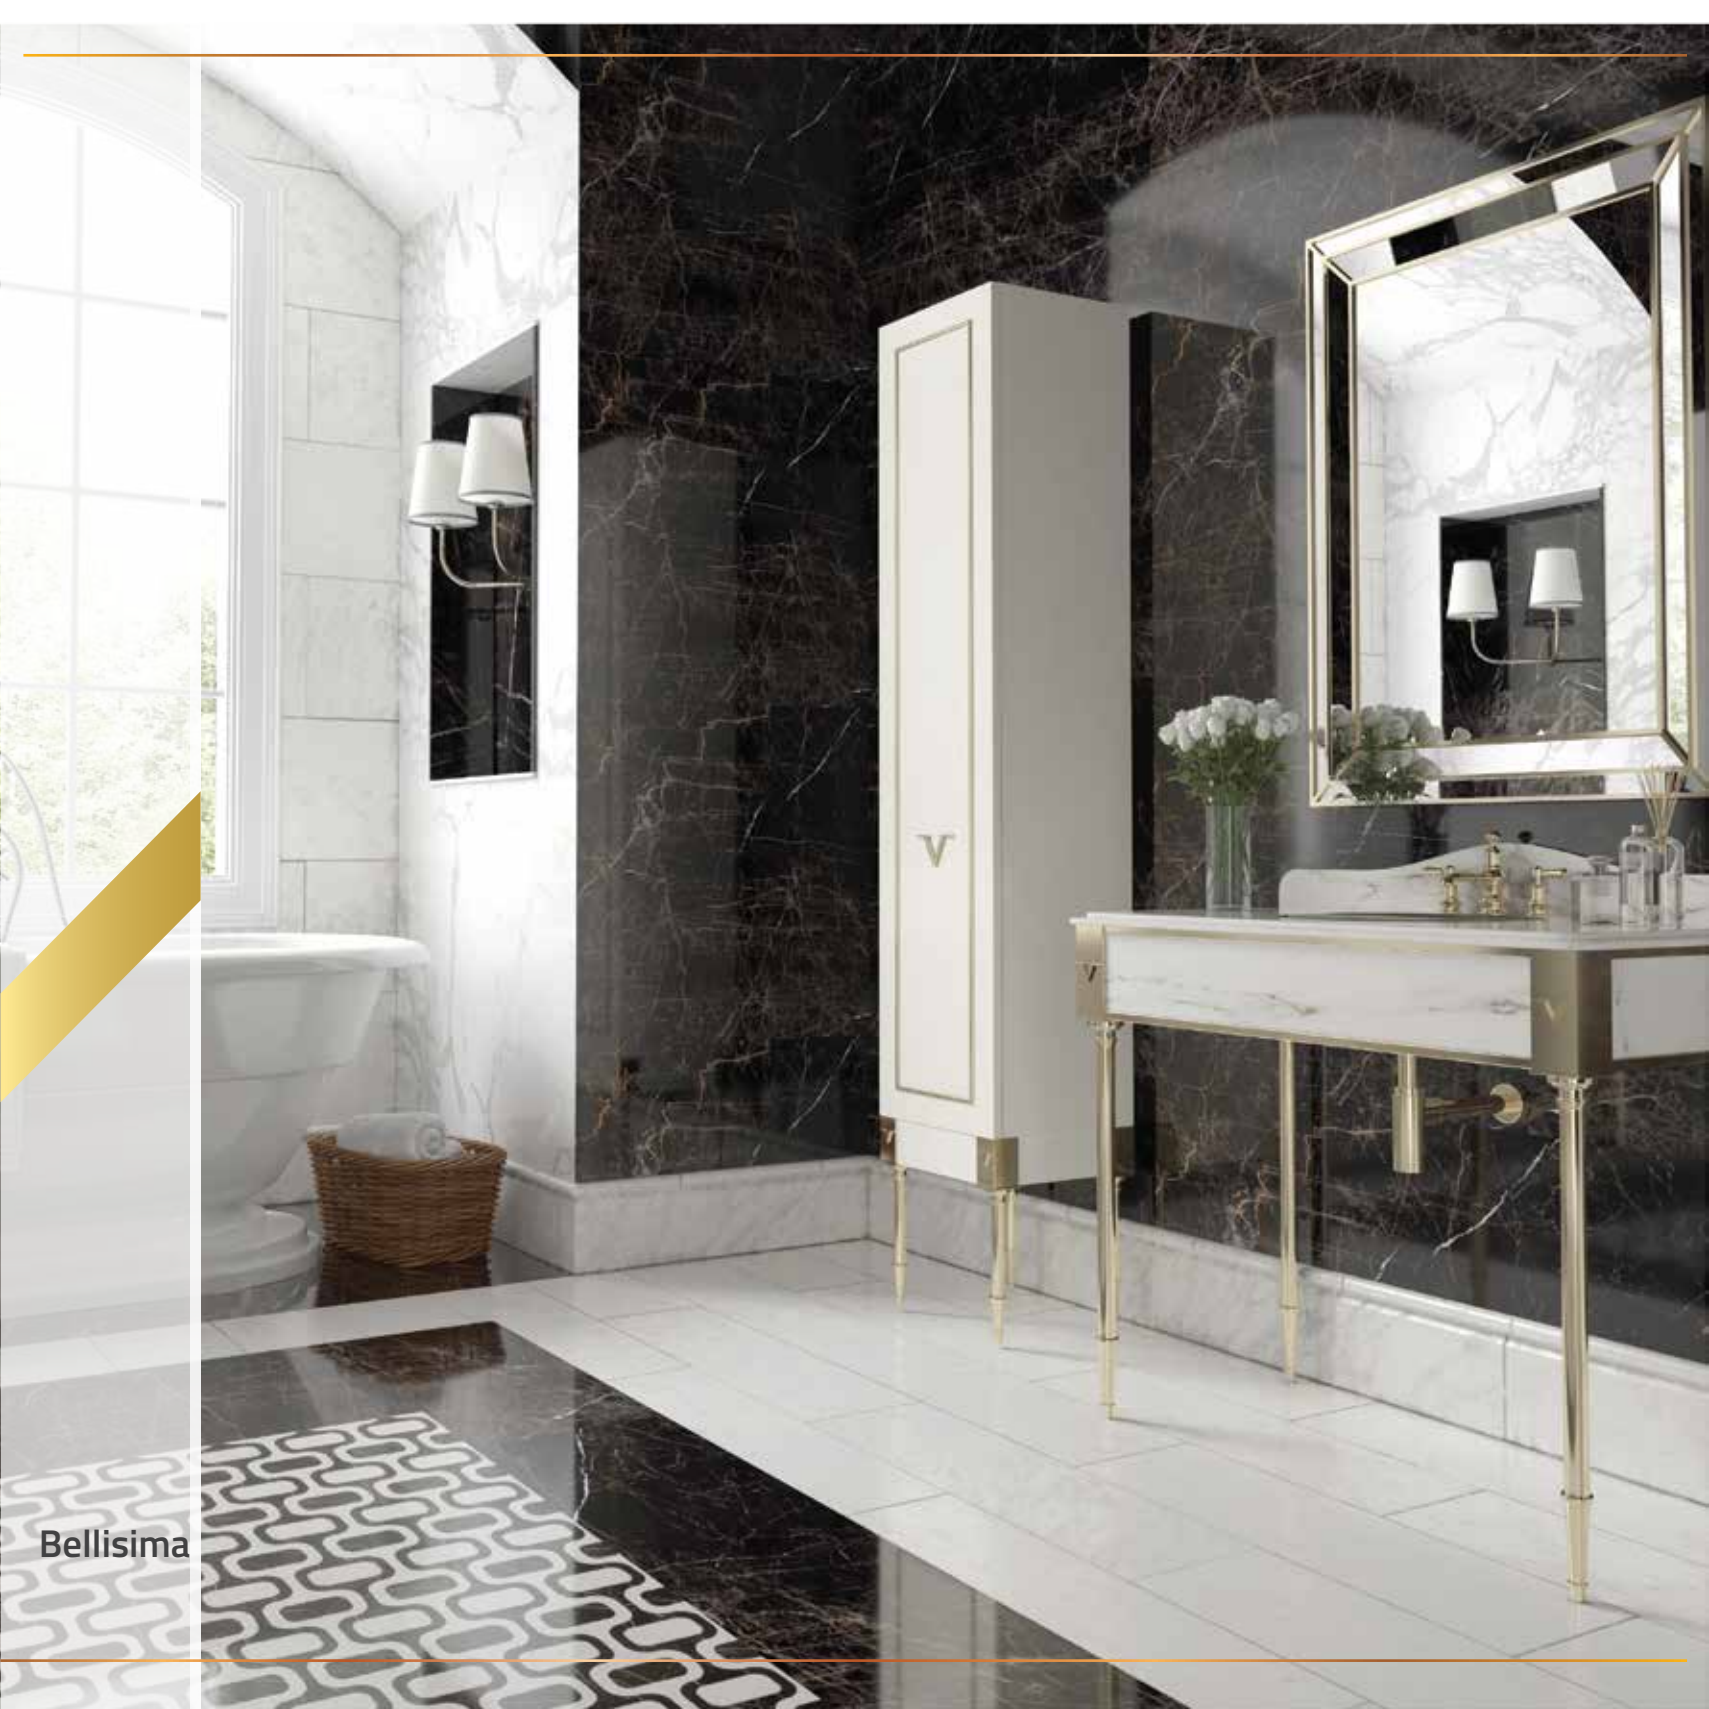

Bellissima