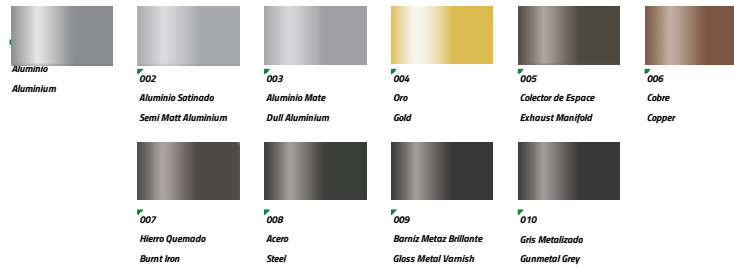

BATHROOM FURNITURE COLOUR SCALA

BATHROOM FURNITURE METAL PARTS AND CABIN COLOUR SCALA

CLOSET AND WASHBASIN COLOUR SCALA

MARBLE

Colour
Scala

Masko Showroom:

Ziya Gökalp Mah. Masko
Mobilya Kenti Blok:11-A No:5 İkitelli
Başakşehir / İstanbul - Turkey
Phone: +90 212 691 11 11
Gsm: +90 552 807 67 67