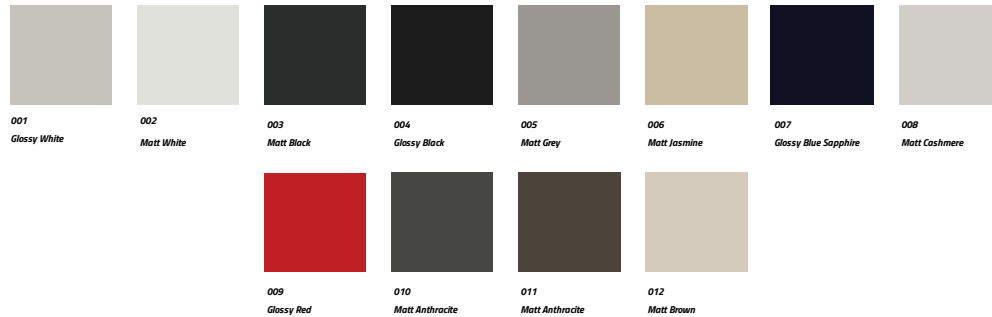

BATHROOM FURNITURE COLOUR SCALA

BATHROOM FURNITURE METAL PARTS AND CABIN COLOUR SCALA

CLOSET AND WASHBASIN COLOUR SCALA

MARBLE

Colour
Scala

Masko Showroom:

Ziya Gökalp Mah. Masko
Mobilya Kenti Blok:11-A No:5 İkitelli
Başakşehir / İstanbul - Turkey
Phone: +90 212 691 11 11
Gsm: +90 552 807 67 67