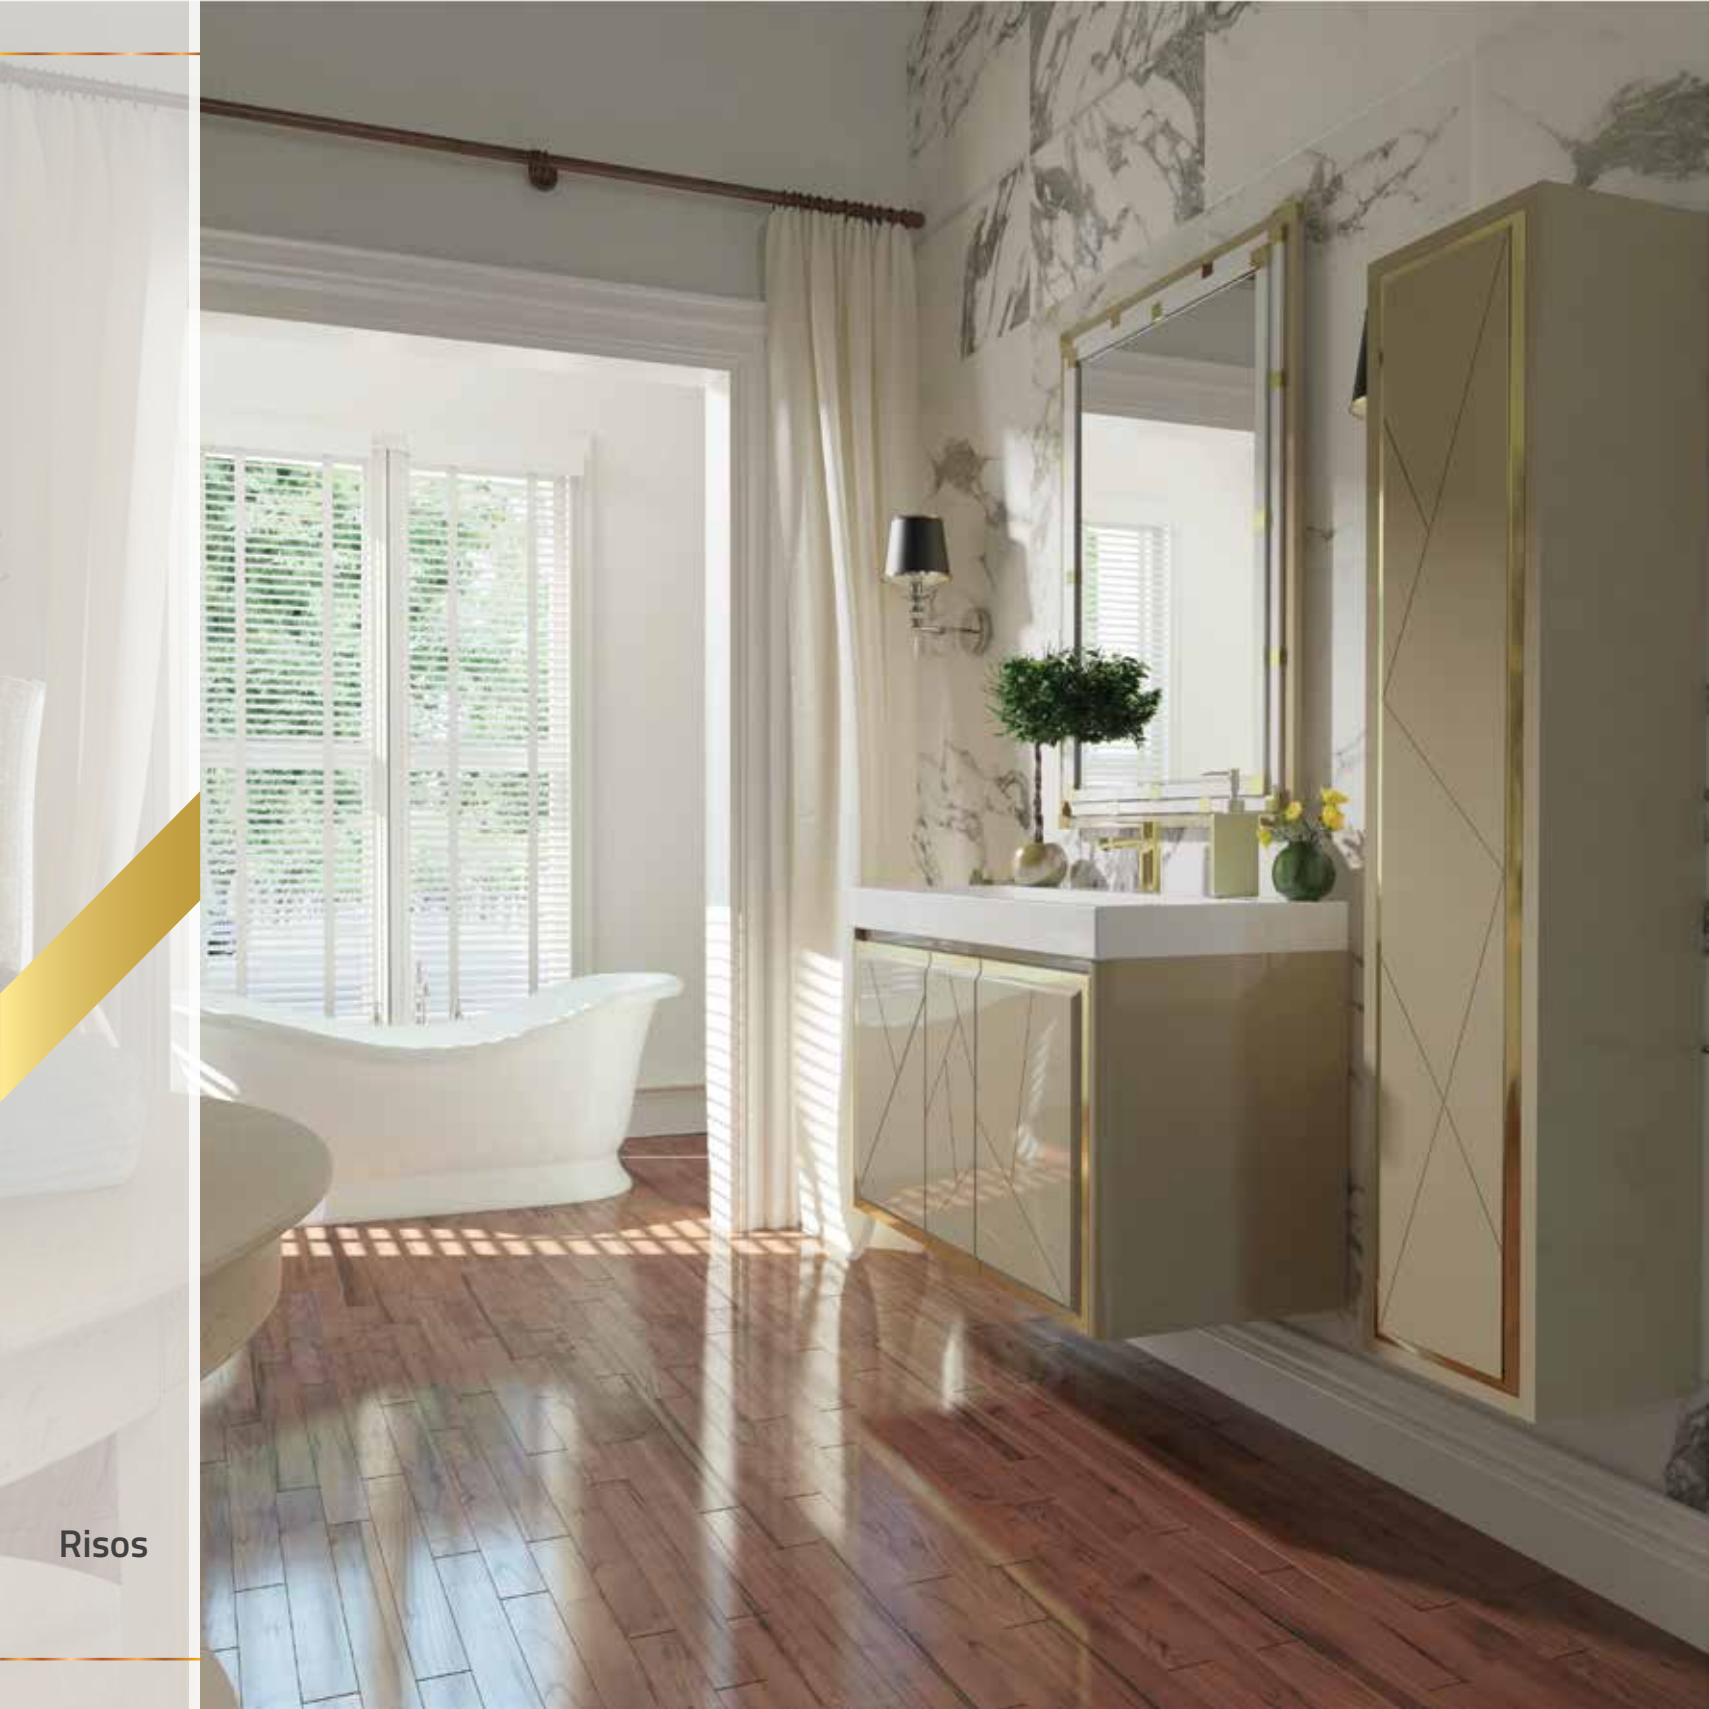

Feronia

Feronia

PRODUCT VISUAL	PRODUCT	DIMENSIONS			PRODUCT DESCRIPTION	PRODUCT UNIT
		WITH(cm)	HEIGHT (cm)	DEPTH (cm)		
	CABINET	80	50	49	Base unit includes washbasin console with two drawer and ceramic washbasin.	1
		100	50	49		
		120	50			
	WALL CABINET	45	160	30	Single door lacquered painted wall cabinet.	1
MIRROR	90	120	6	Frame unit is entirely lacquered with matt or glossy finish. The mirror thickness will be 4mm.	1	

Hermes

Evanos

PRODUCT VISUAL	PRODUCT	DIMENSIONS			PRODUCT DESCRIPTION	PRODUCT UNIT
		WITH(cm)	HEIGHT (cm)	DEPTH (cm)		
	CABINET	80	50	49	Base unit includes washbasin console with two drawer and ceramic washbasin.	1
		100	50	49		
	WALL CABINET	45	160	30	Single door lacquered painted wall cabinet.	1
	MIRRIOR	90	120	6	Frame unit is entirely lacquered with matt or glossy finish. The mirror thickness will be 4mm.	1