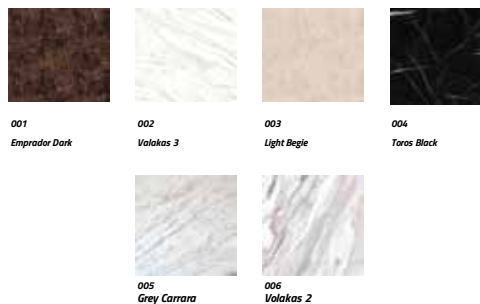

BATHROOM FURNITURE COLOUR SCALA

BATHROOM FURNITURE METAL PARTS AND CABIN COLOUR SCALA

CLOSET AND WASHBASIN COLOUR SCALA

MARBLE

Colour
Scala

Masko Showroom:

Ziya Gökalp Mah. Masko
Mobilya Kenti Blok:11-A No:5 İkitelli
Başakşehir / İstanbul - Turkey
Phone: +90 212 691 11 11
Gsm: +90 552 807 67 67