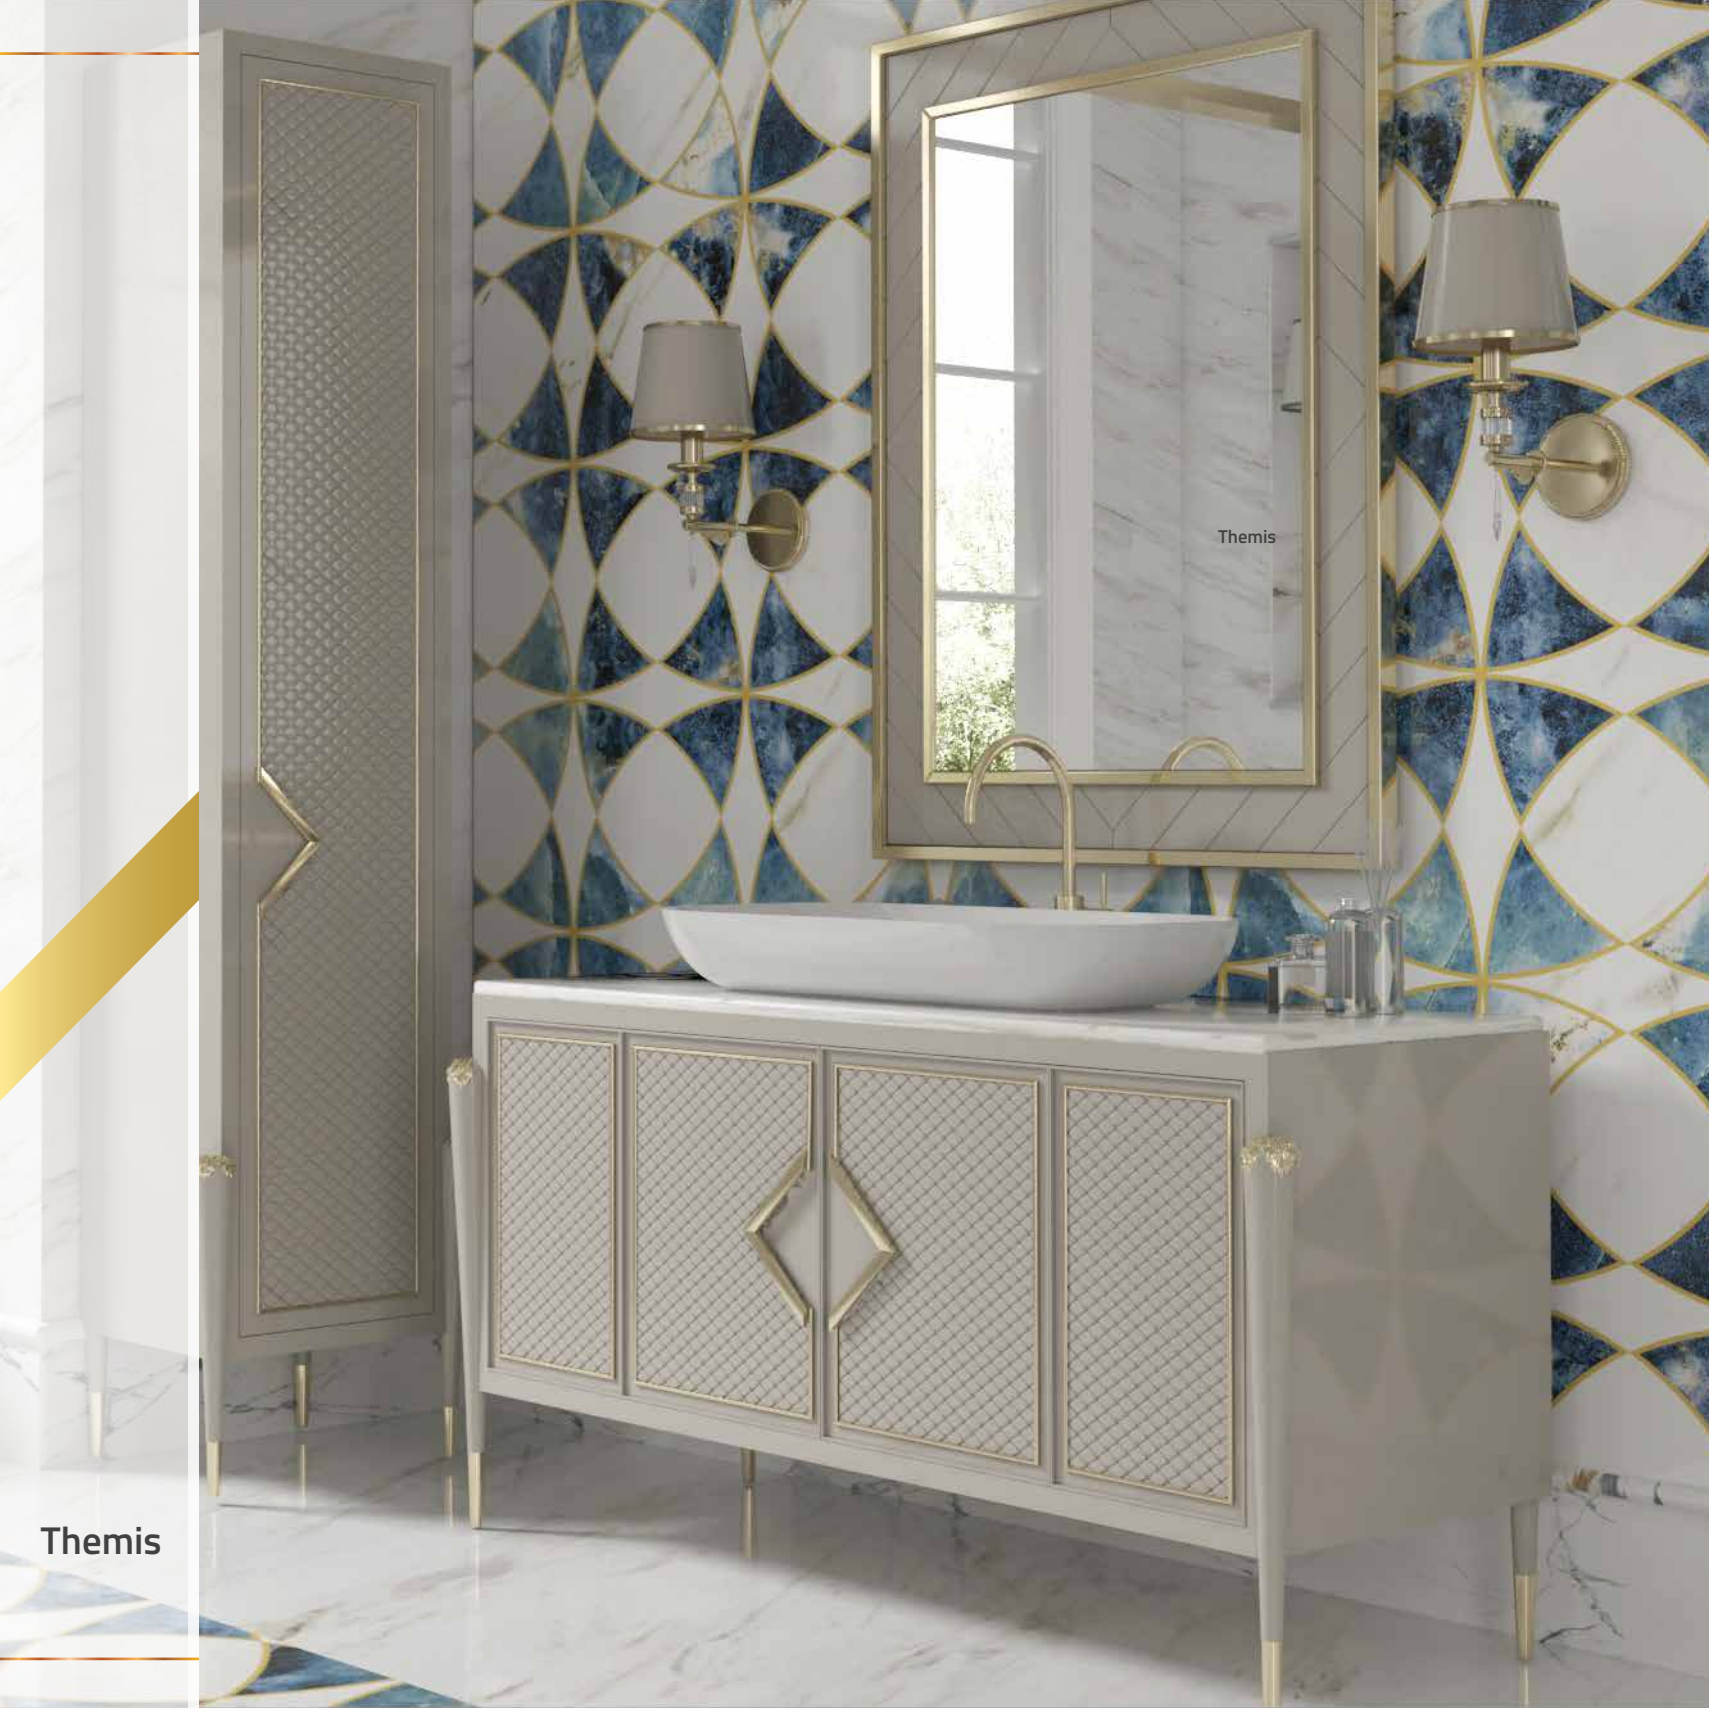

Themis

Themis