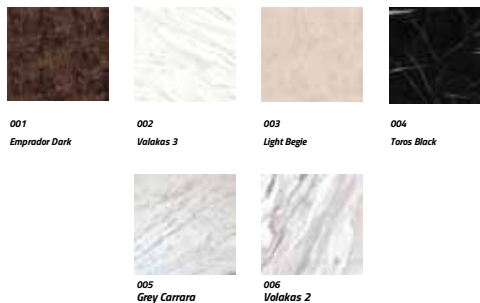

BATHROOM FURNITURE COLOUR SCALA

Colour
Scala

CLOSET AND WASHBASIN COLOUR SCALA

MARBLE