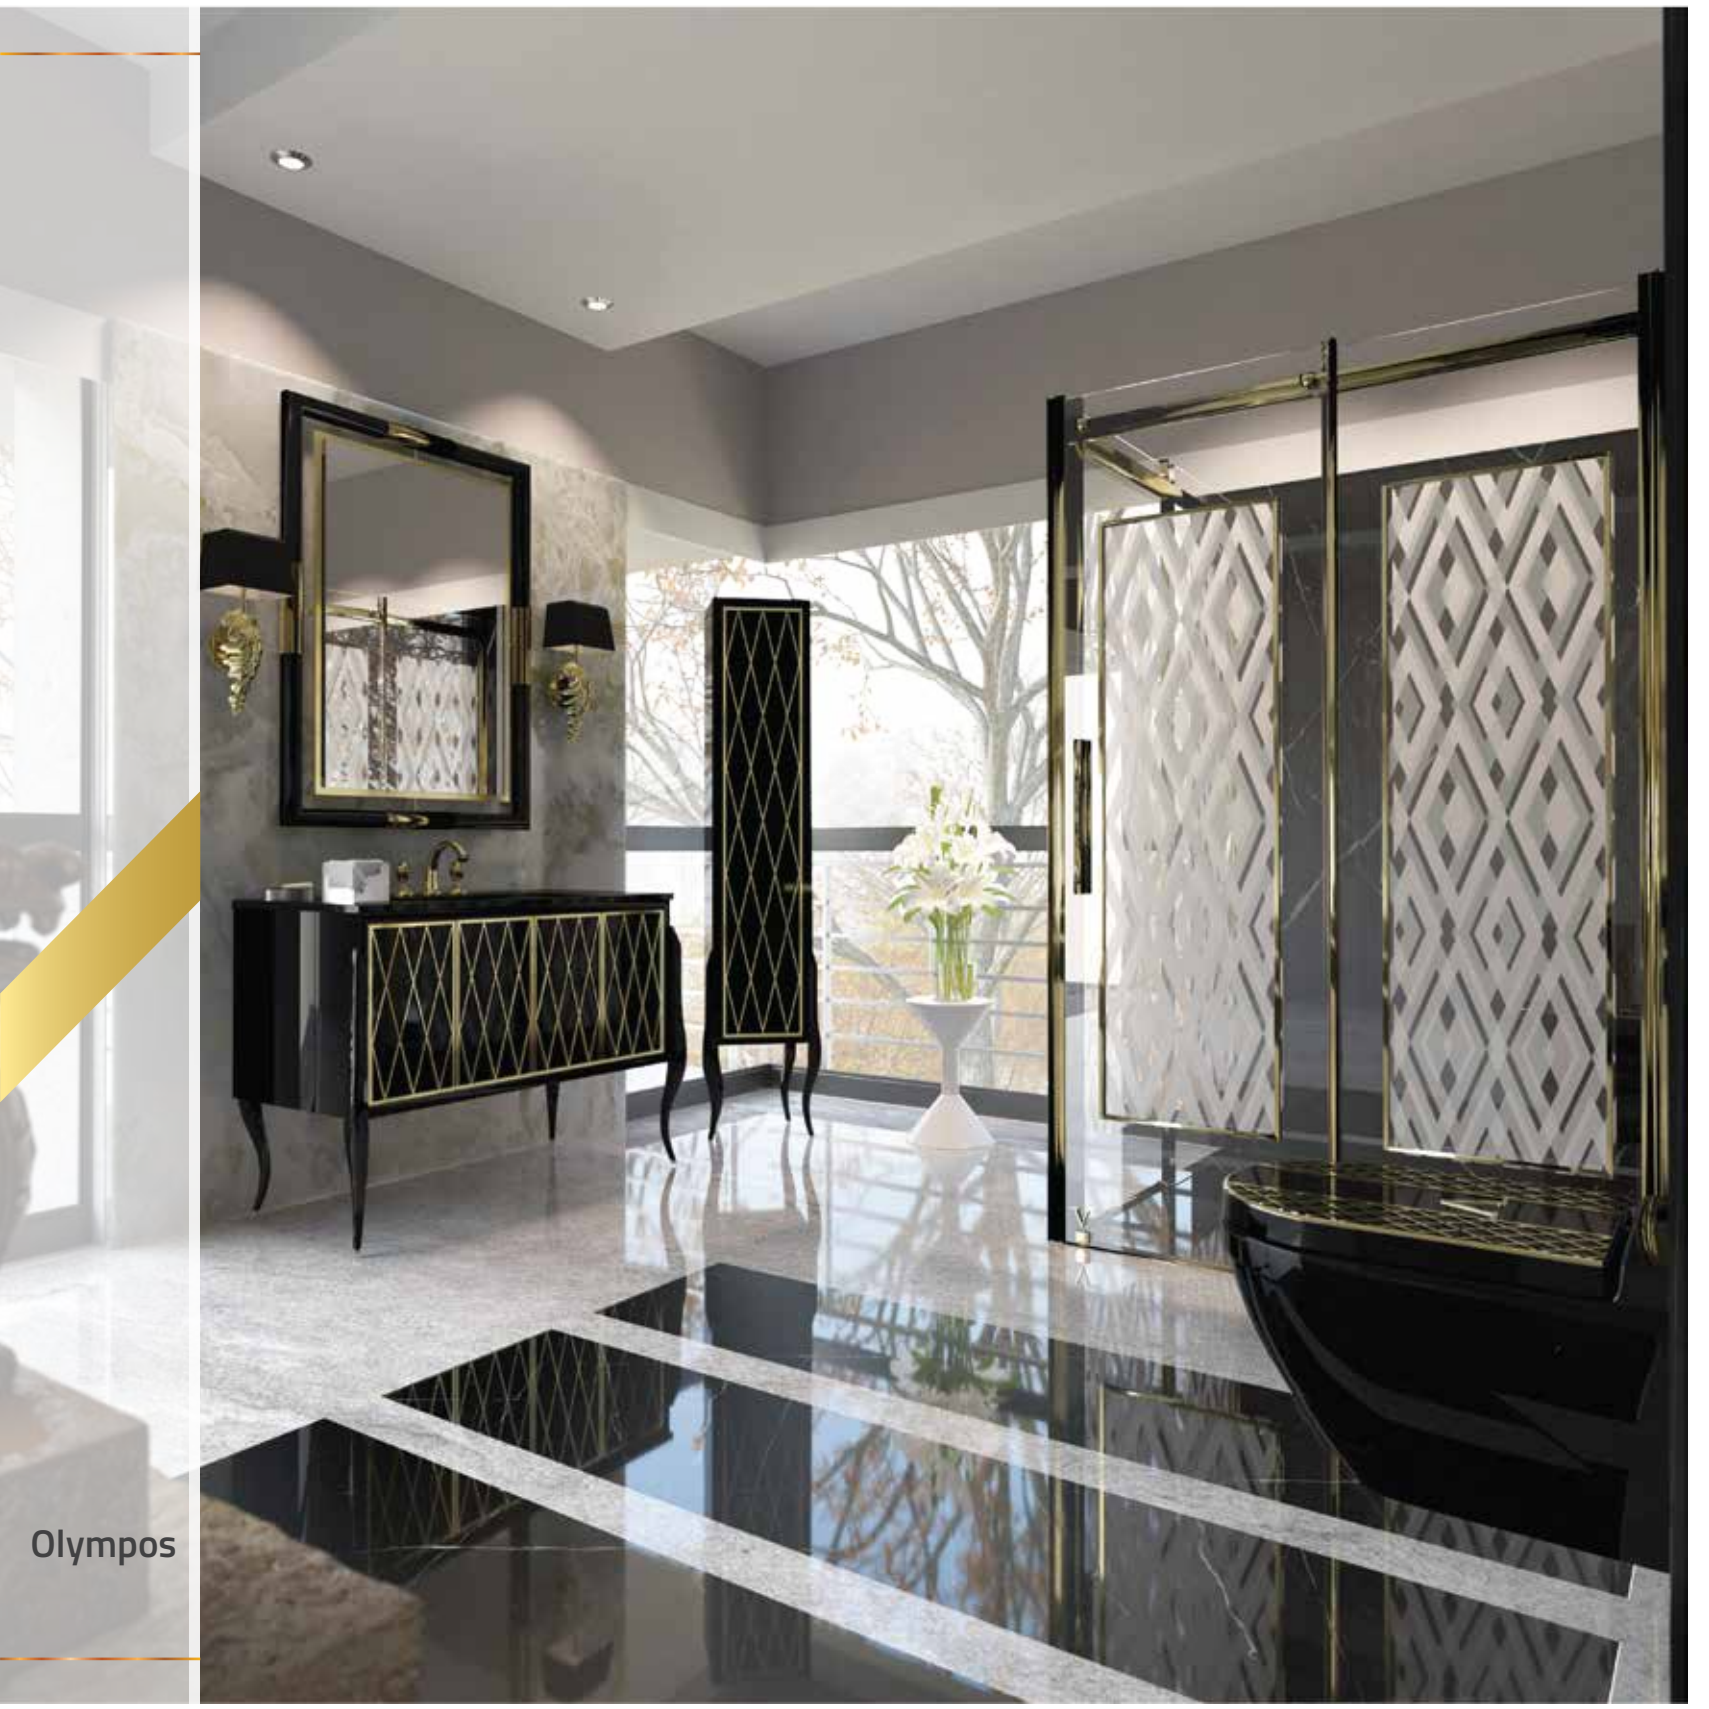

# Egina

| PRODUCT VISUAL  | PRODUCT      | DIMENSIONS |             |            | PRODUCT DESCRIPTION  | PRODUCT UNIT |
|---|--------------|------------|-------------|------------|--|--------------|
|   |              | WITH(cm)   | HEIGHT (cm) | DEPTH (cm) |  |              |
|  | CABINET      | 100        | 50          | 47         | Base unit includes washbasin console with two drawer and ceramic washbasin.            | 1            |
|   |              | 120        | 50          | 47         |  |              |
|   | WALL CABINET | 45         | 160         | 30         | Single door lacquered painted wall cabinet.  | 1            |
|   | MIRROR       | 90         | 120         | 6          | Frame unit is entirely lacquered with glossy finish. The mirror thickness will be 4mm. | 1            |
|   | WALL LIGHT   |            |             |            |  | 2            |