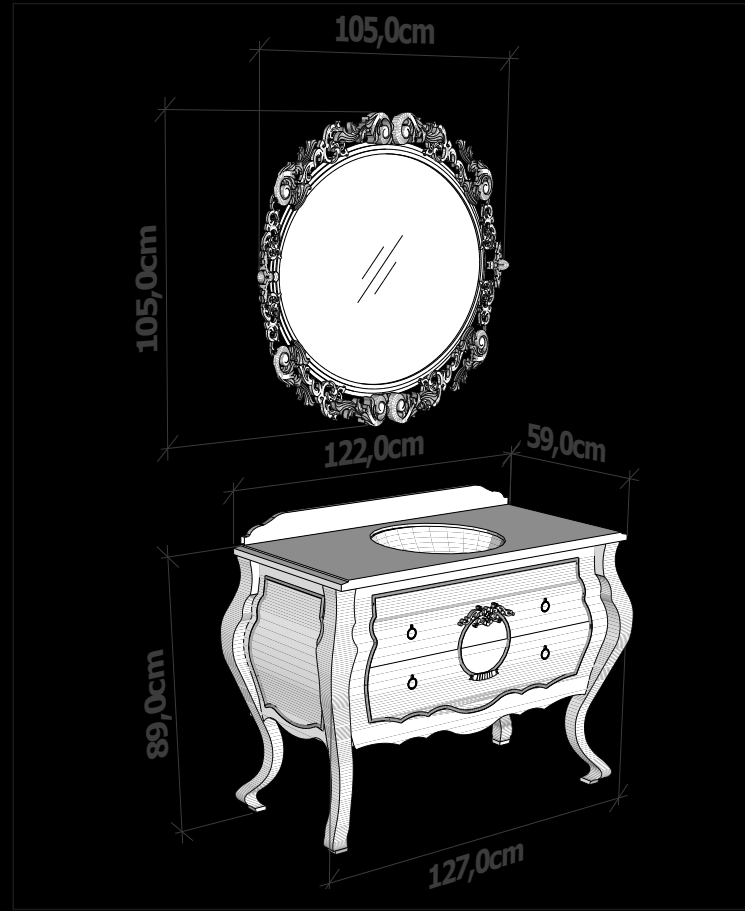

Parlak Lake Renkler
Glossy Lacquer Colors

Varaklar
Foil

Mermer Seçenekleri / Marble Options