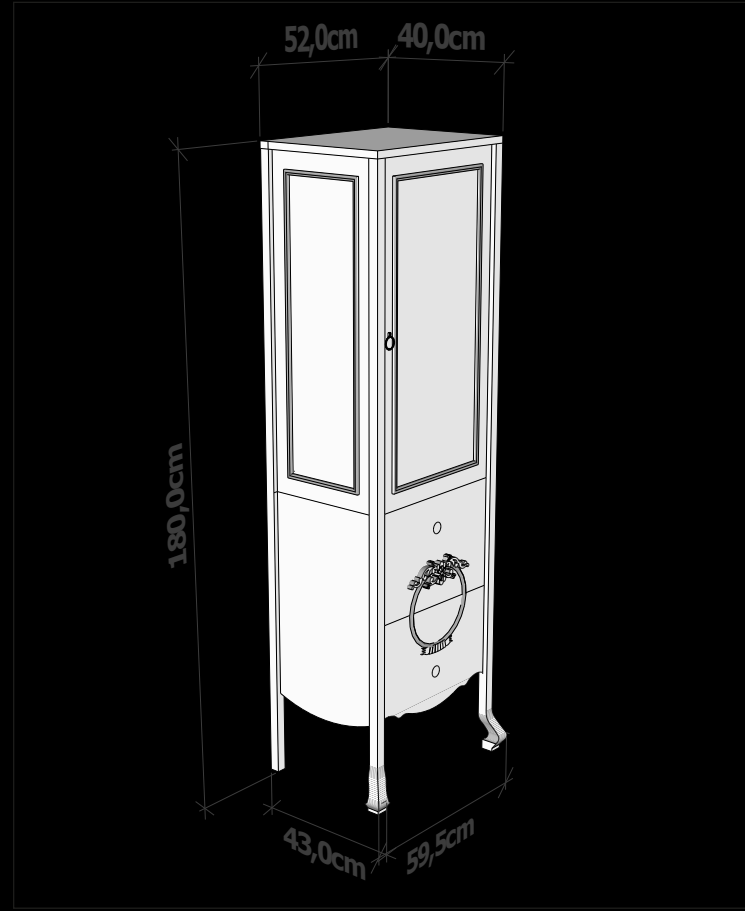

Parlak Lake Renkler
Glossy Lacquer Colors

Varaklar
Foil

Mermer Seçenekleri / Marble Options