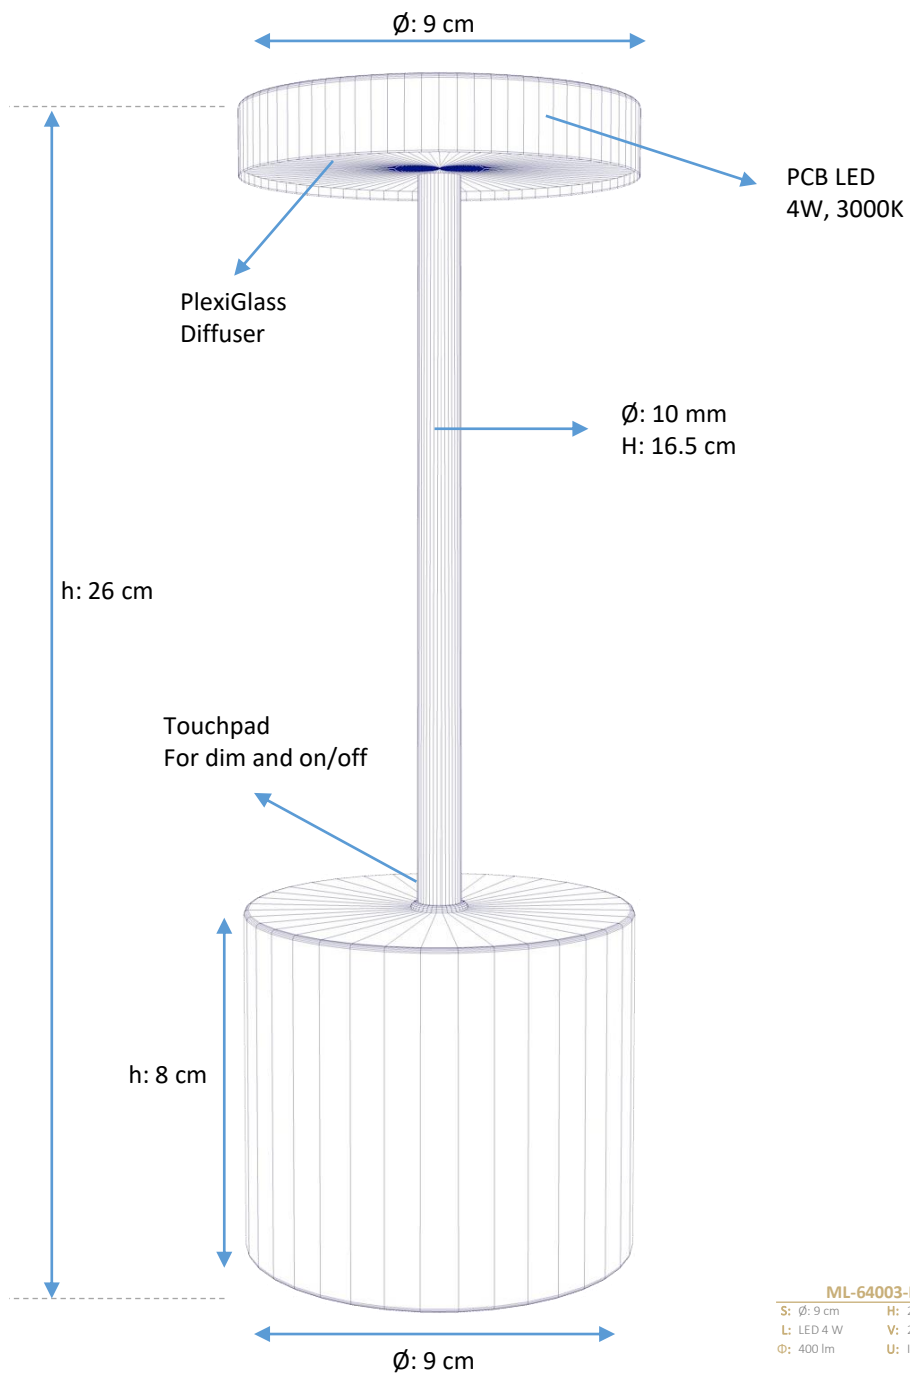

**ML-64006-N**

S: Ø: 11 cm H: 25 cm  
L: LED 4 W V: 230V~  
Ø: 400 lm U: Indoor

**ML-64006-E**

S: Ø: 11 cm H: 25 cm  
L: LED 4 W V: 230V~  
Ø: 400 lm U: Indoor

13 saate  
kadar  
kesintisiz  
aydınlama

13 hours  
of  
continuous  
lighting