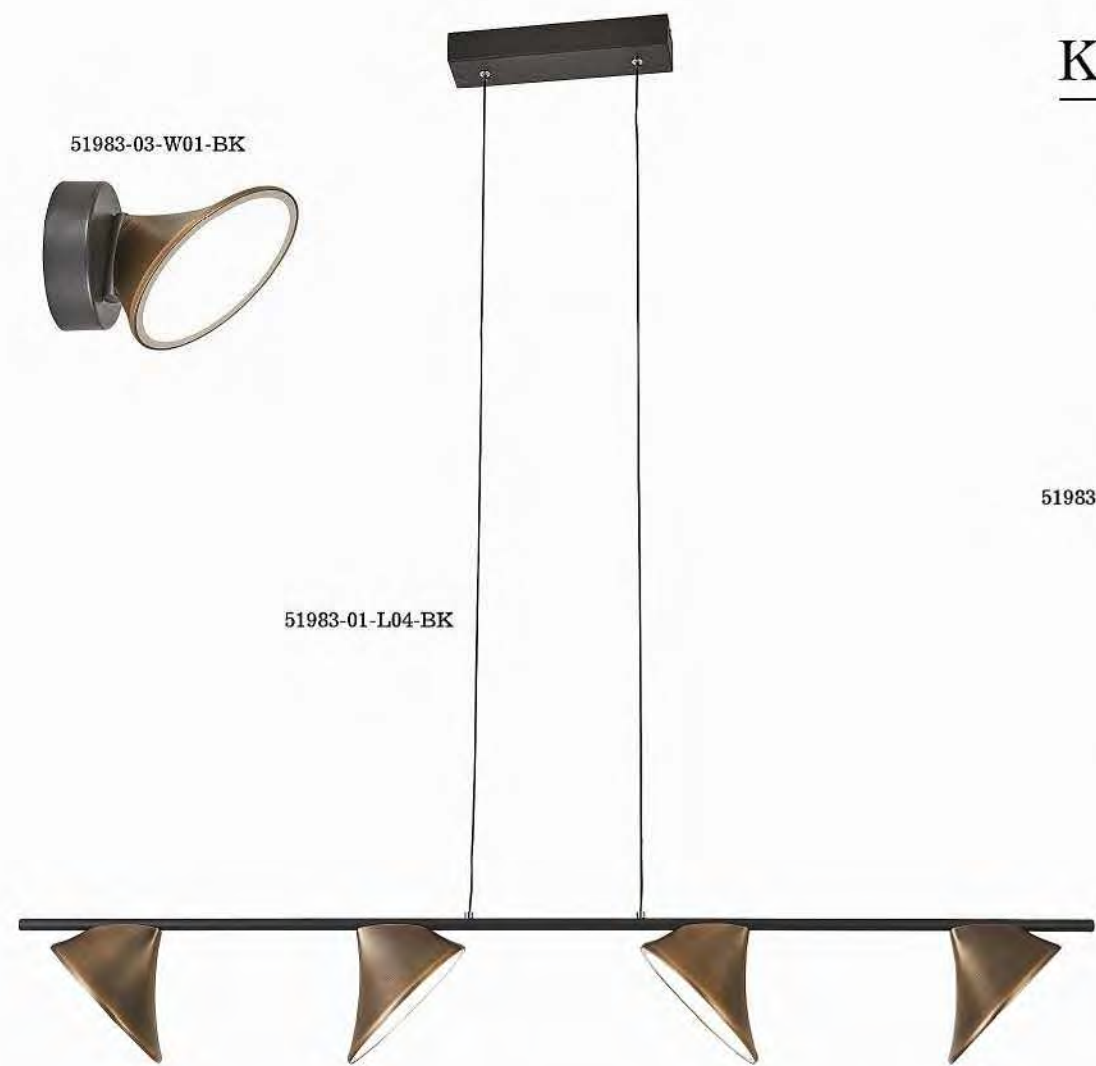

51983-03-W01-BK

51983-01-L04-BK

KARLIE

51983-05-F03-BK

A++ A

Kod	Ağırlık	Çap	Min. / Max. Uz.	Kelvin	Lümen	Ampul /Ad.
51983-01-L04-BK	1,58 Kg	12x100 Cm	22 - 168 Cm	3000 K	2400 L	LED / 4x10W
51983-02-P06-BK	2,60 Kg	53x100 Cm	22 - 168 Cm	3000 K	3600 L	LED / 6x10W
51983-03-W01-BK	9,20 Kg	12x17 Cm	12 Cm	3000 K	600 L	LED / 1x10W
51983-04-T01-BK	1,07 Kg	15 Cm	41 Cm	3000 K	600 L	LED / 1x10W
51983-05-F03-BK	2,73 Kg	22x24 Cm	150 Cm	3000 K	900 L	LED / 3x10W