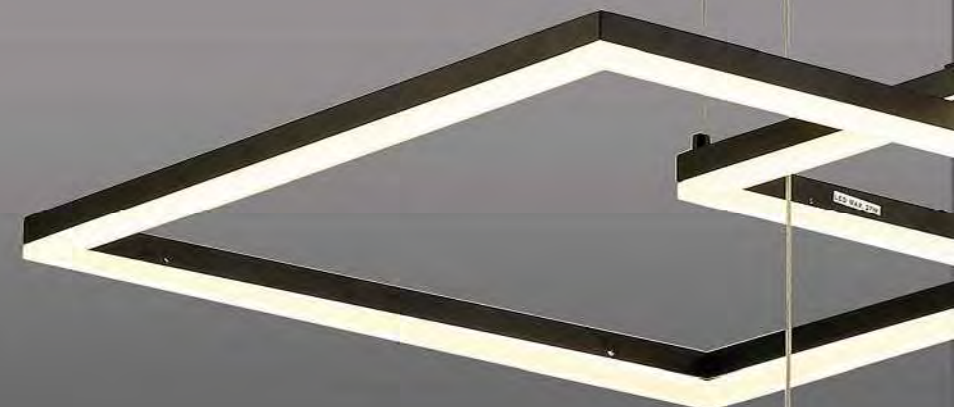

51719-01-P2S-BK

51719-02-P2B-BK

51719-04-P4B-BK

51719-03-P4S-BK

A++ A

Kod	Ağırlık	Çap	Min. / Max. Uz.	Kelvin	Lümen	Ampul /Ad.
51719-01-P2S-BK	3,25 Kg	70 Cm	20 - 108 Cm	3200 K	4082 L	LED / 2x30W
51719-02-P2B-BK	4,95 Kg	92 Cm	30 - 108 Cm	3200 K	5130 L	LED / 2x40W
51719-03-P4S-BK	5 Kg	70 Cm	40 - 105 Cm	3200 K	6982 L	LED / 1x110W
51719-04-P4B-BK	7 Kg	93 Cm	40 - 105 Cm	3200 K	8143 L	LED / 1x140W