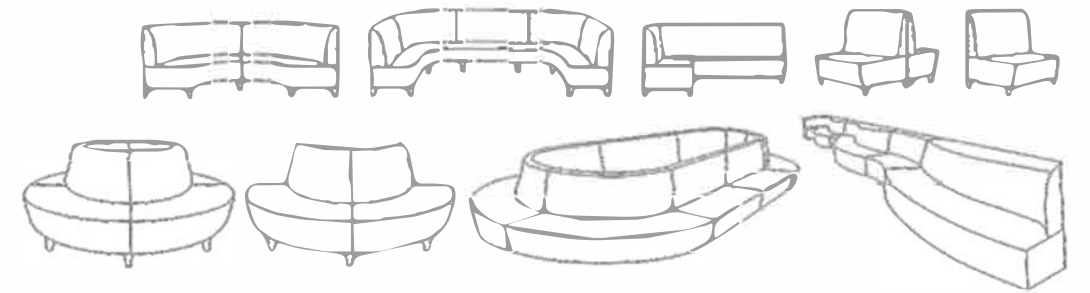

E00827

For more details, please visit our website.

W D SH

Booths

Rainbow
L0119

Retro
L01024

	W	D	SH	H	Weight
cm	138	78	47	94	31.8 kg
Inch	51.2	30.7	18.5	37.0	70.1 lbs

B0
L00978