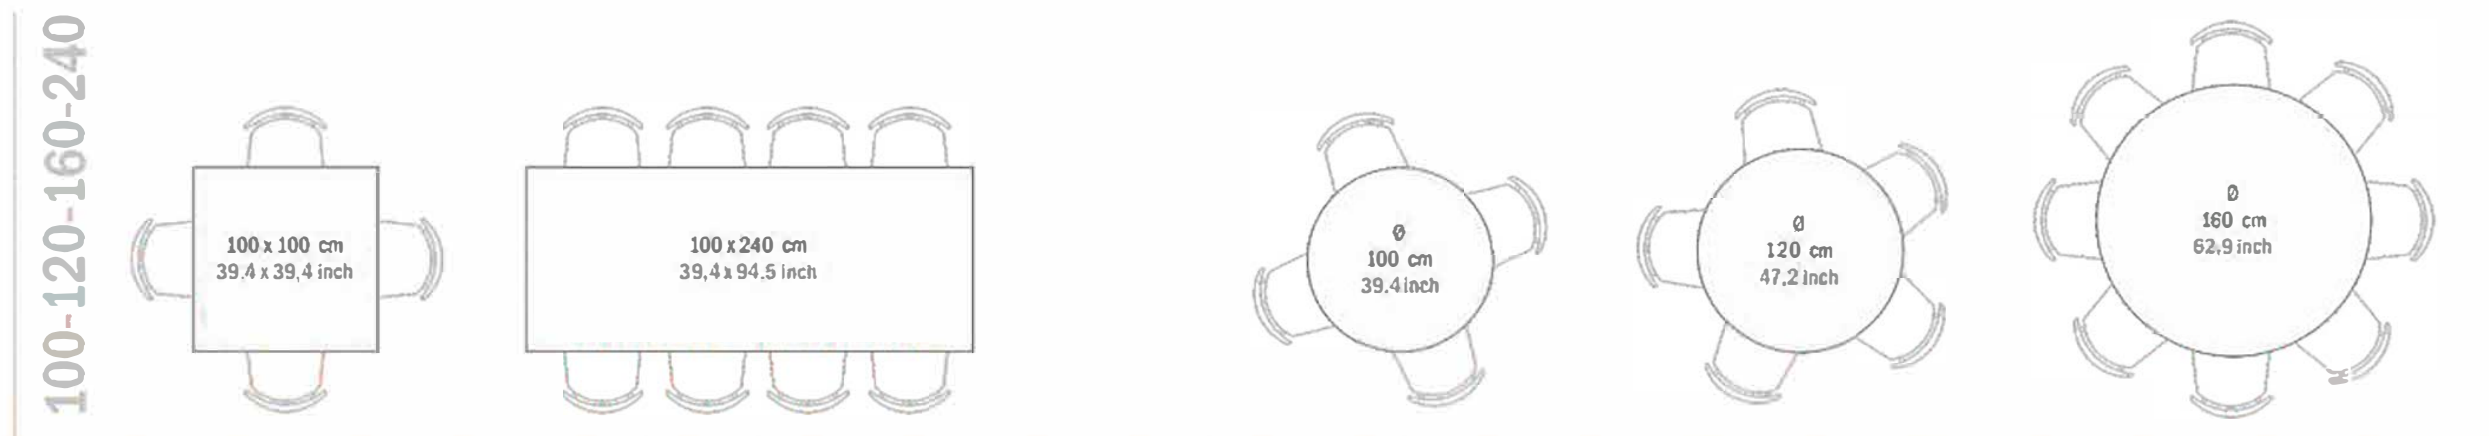

Wood & Sandalex Edges

142 In addition to the standard sizes listed below, Sandalex can also custom-produce tables in different shapes and sizes.

Table Tops

Unique designs, endless options

- Beechwood
- Walnut
- Rubberwood
- Iroko
- Sandalex
- Metal