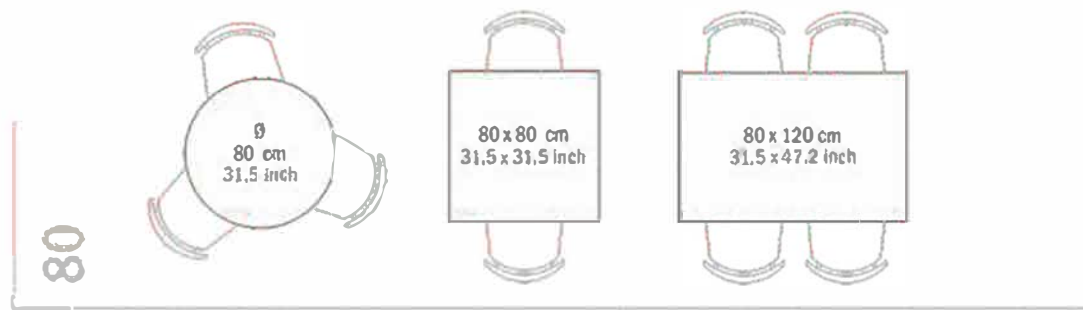

Wood & Sandalex Edges

142 In addition to the standard sizes listed below, Sandalex can also custom-produce tables in different shapes and sizes.

Table Tops

Unique designs, endless options

- Beechwood
- Walnut
- Rubberwood
- Iroko
- Sandalex
- Metal