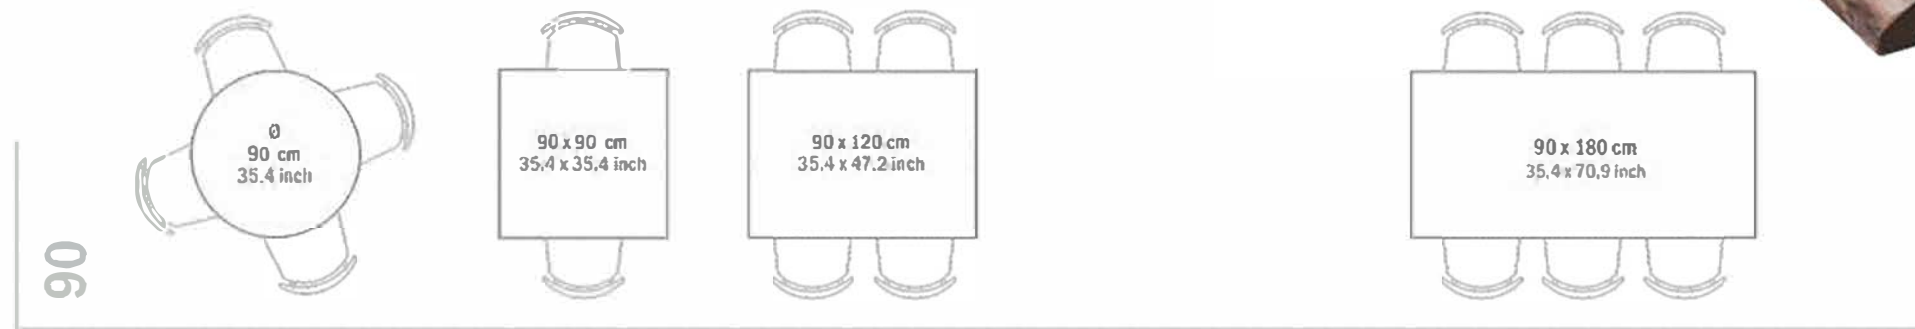

Wood & Sandalex Edges

142 In addition to the standard sizes listed below, Sandalex can also custom-produce tables in different shapes and sizes.

Table Tops

Unique designs, endless options

- Beechwood
- Walnut
- Rubberwood
- Iroko
- Sandalex
- Metal