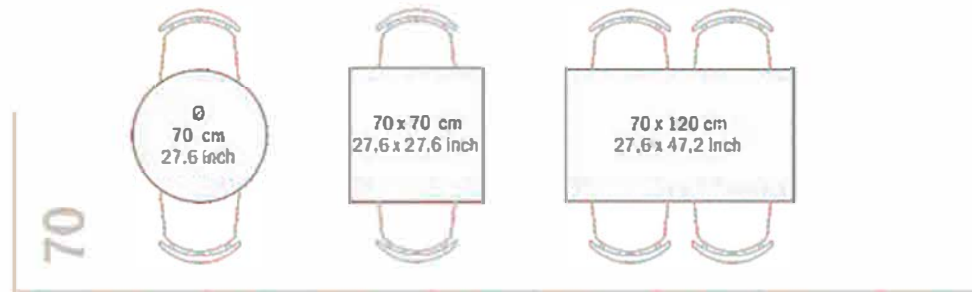

Wood & Sandalex Edges

142 In addition to the standard sizes listed below, Sandalex can also custom-produce tables in different shapes and sizes.

Table Tops

Unique designs, endless options

- Beechwood
- Walnut
- Rubberwood
- Iroko
- Sandalex
- Metal