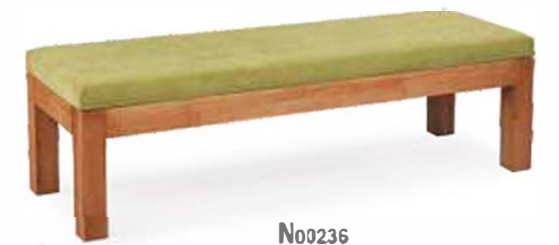

Jumbo Stool

B00355

	W	H	Weight
cm	32	46	4.6 kg
inch	12.6	18.1	10.1 lbs

Perla L Bench

N00636

	W	D	H	Weight
cm	160	53	46	23.6 kg
inch	63.0	20.9	18.1	52.0 lbs

Perla Bench

N00236

	W	D	H	Weight
cm	150	46	46	22.5 kg
inch	59.1	18.1	18.1	49.6 lbs

Can be finished with different wood-protectant water based varnishes. For more details, please visit our website.

Lily Stool

B01078

	W	H	Weight
cm	44	42	6.2 kg
inch	17.3	16.5	13.7 lbs