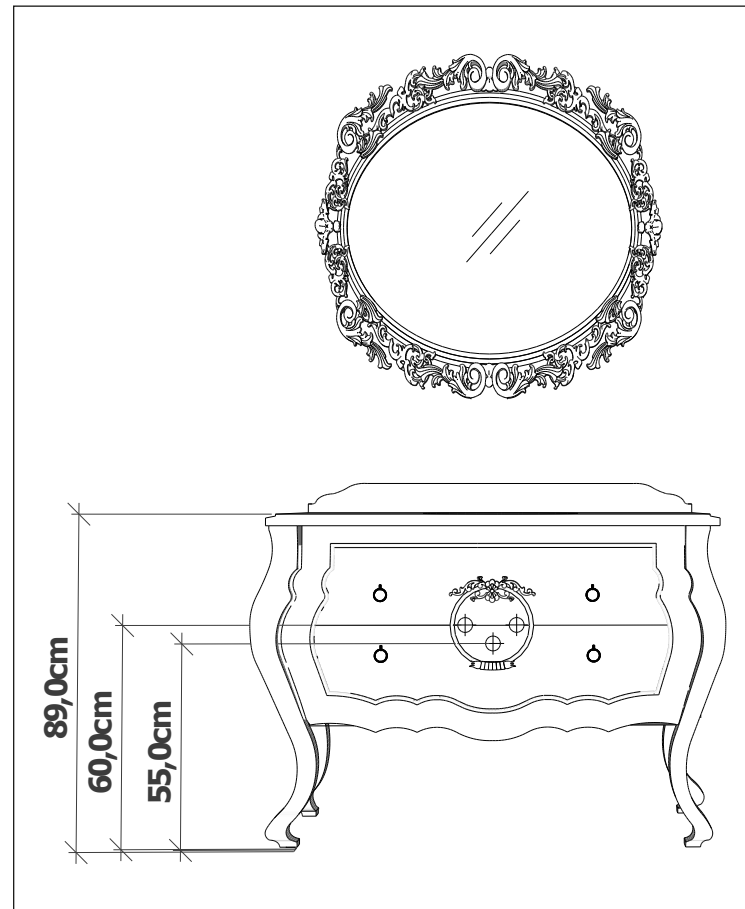

Parlak Lake Renkler
Glossy Lacquer Colors

Vareklar
Foil

Mermer Seçenekleri / Marble Options