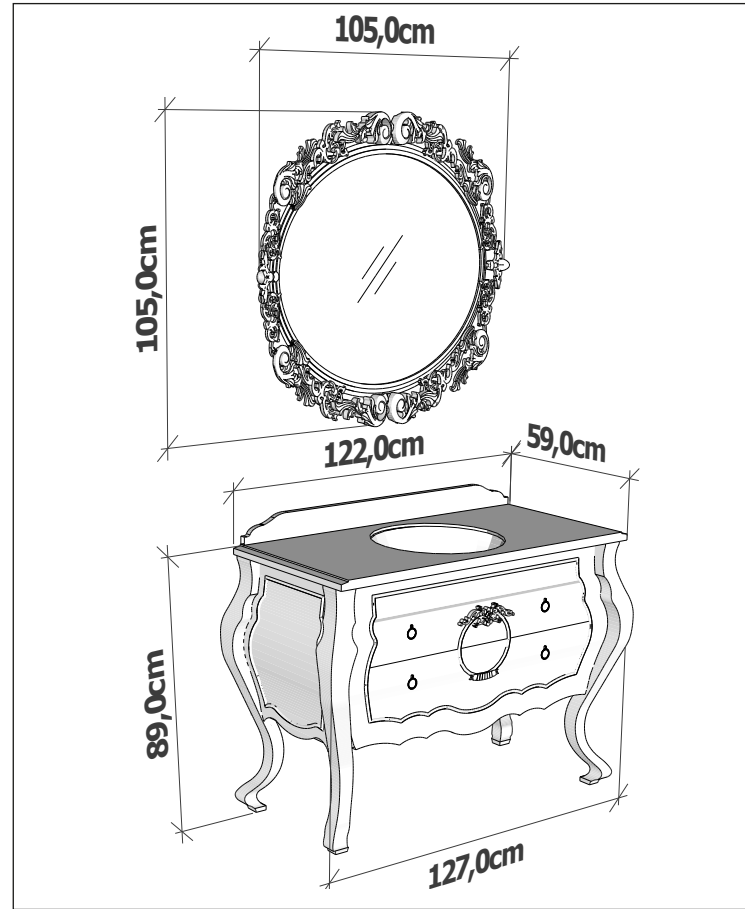

Parlak Lake Renkler
Glossy Lacquer Colors

Vareklar
Foil

Mermer Seçenekleri / Marble Options