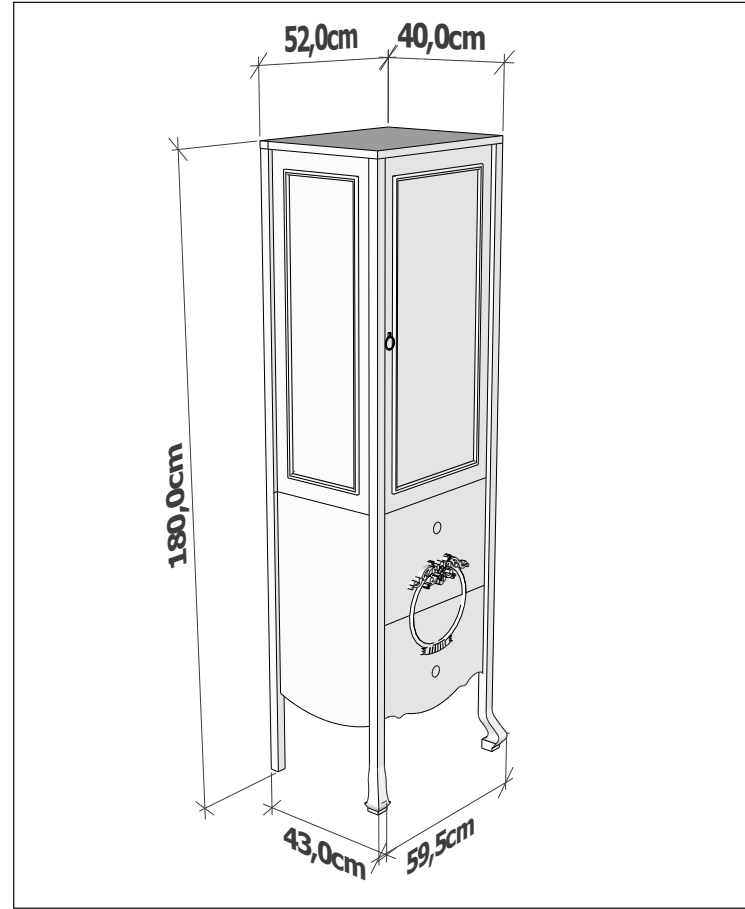

Parlak Lake Renkler
Glossy Lacquer Colors

Vareklar
Foil

Mermer Seçenekleri / Marble Options